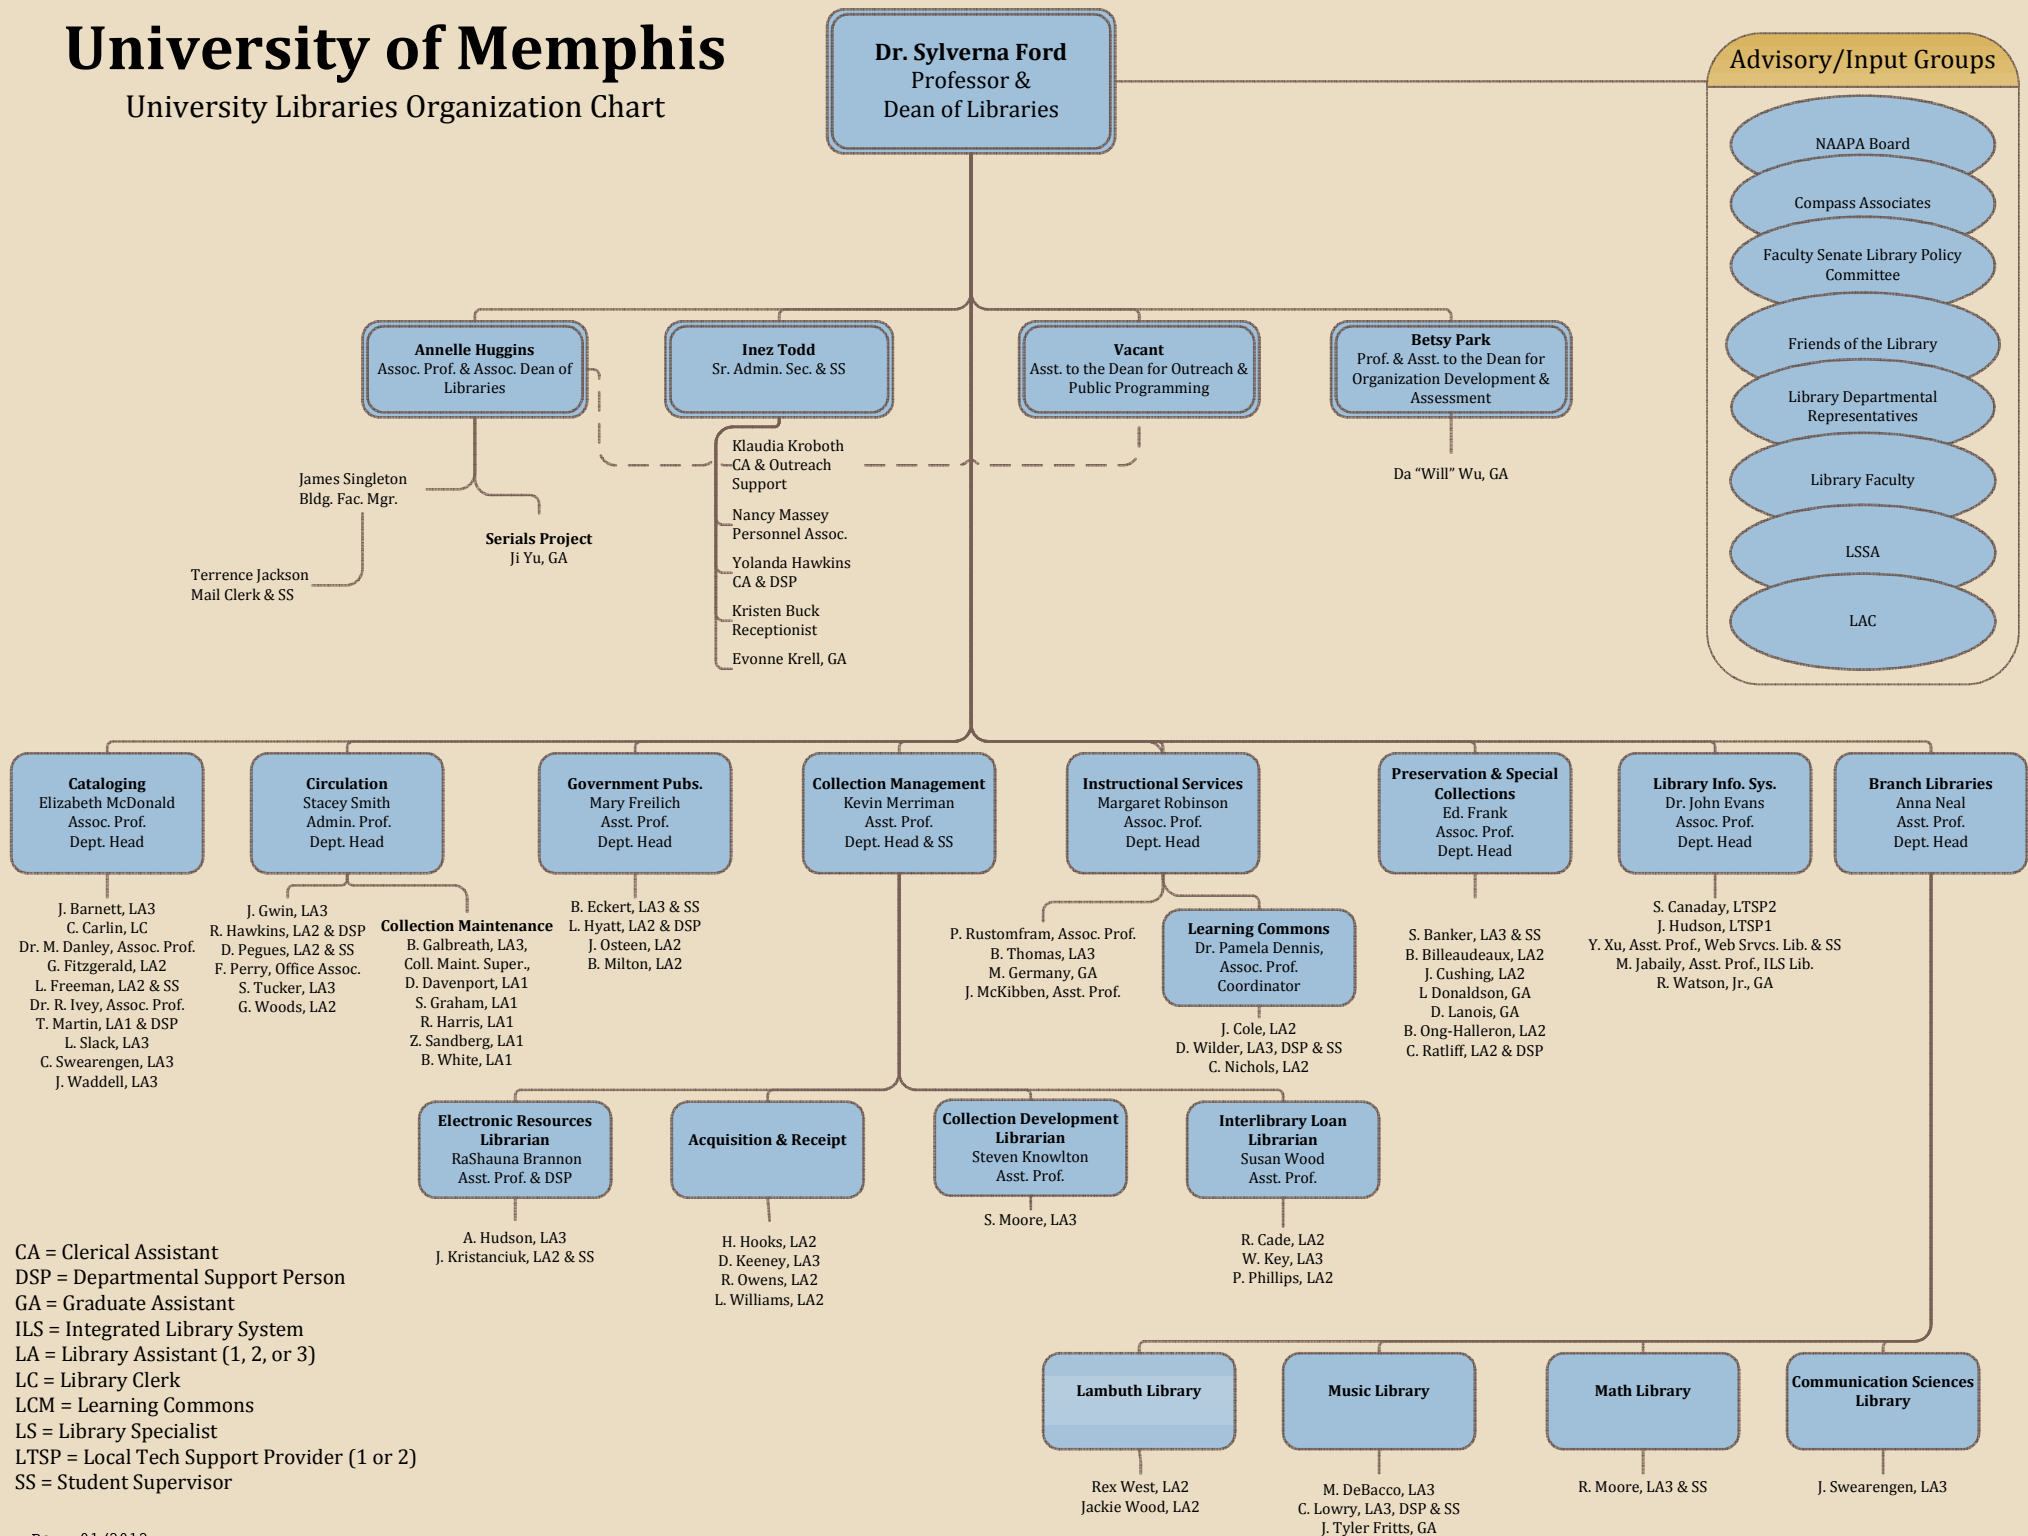

University of Memphis

University Libraries Organization Chart

CA = Clerical Assistant
 DSP = Departmental Support Person
 GA = Graduate Assistant
 ILS = Integrated Library System
 LA = Library Assistant (1, 2, or 3)
 LC = Library Clerk
 LCM = Learning Commons
 LS = Library Specialist
 LTSP = Local Tech Support Provider (1 or 2)
 SS = Student Supervisor