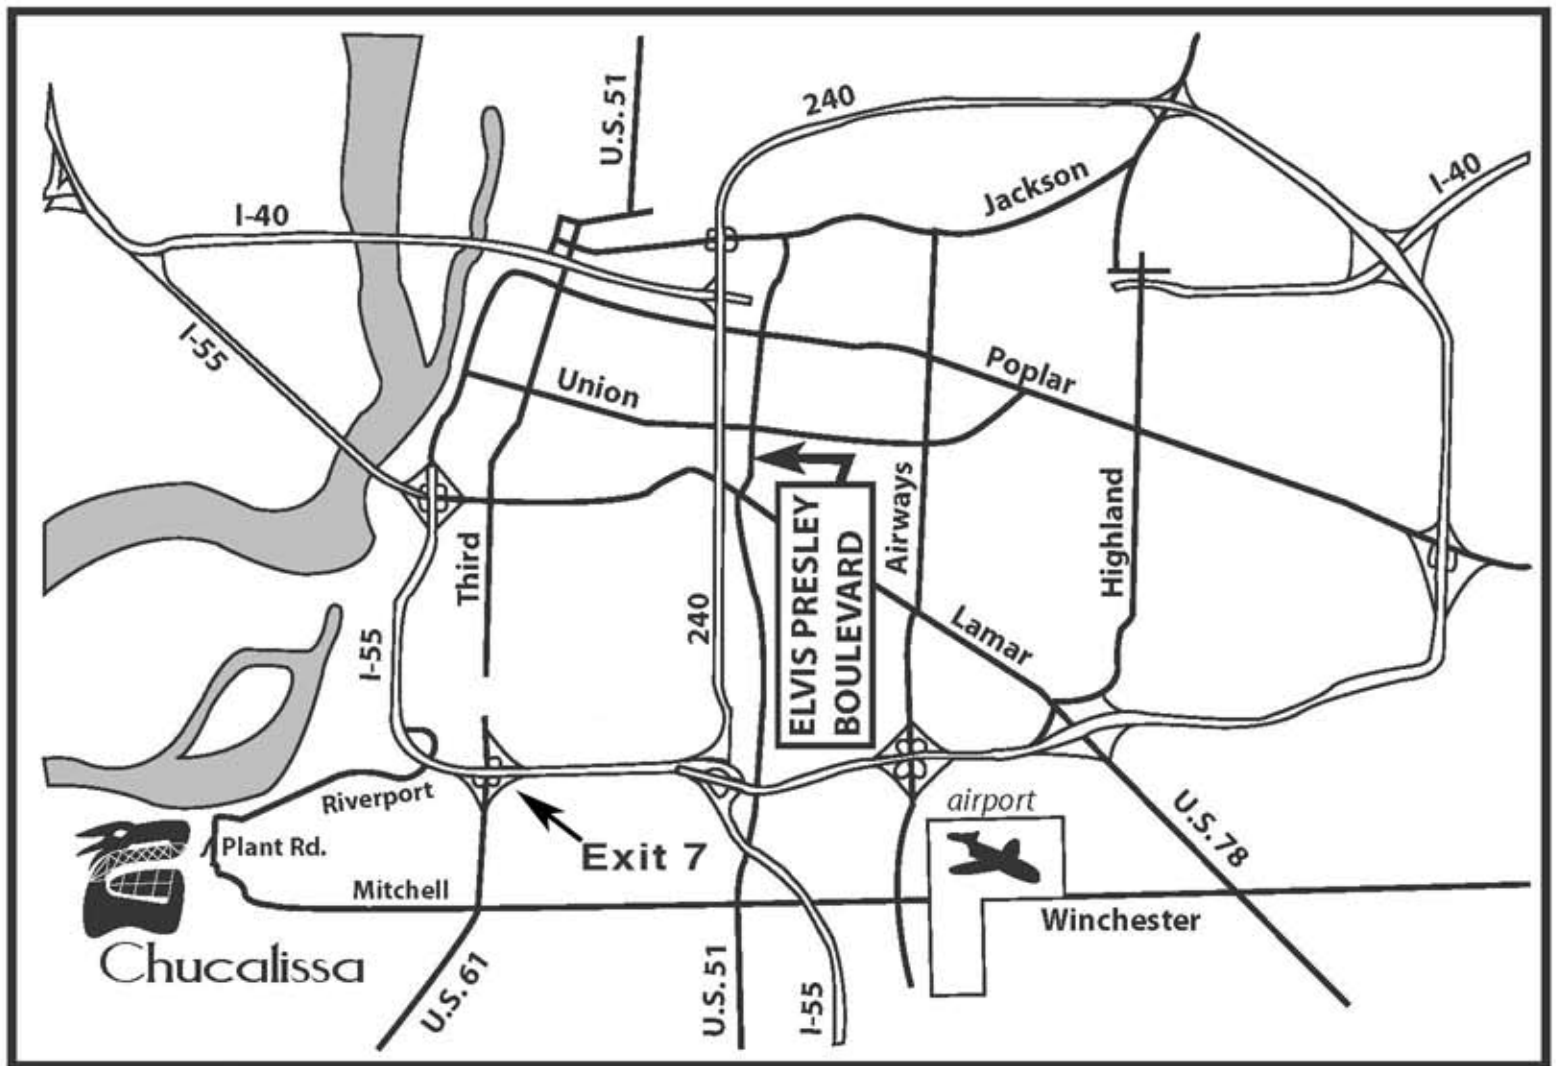

# Directions to Chucalissa

## Directions to the C.H. Nash Museum at Chucalissa

From Interstate I-55 take Exit 7 (U.S. 61 or Third St.). Proceed South on Third Street. Turn Right on Mitchell Rd. Travel approximately 4.5 miles, following the signs to the Chucalissa site.