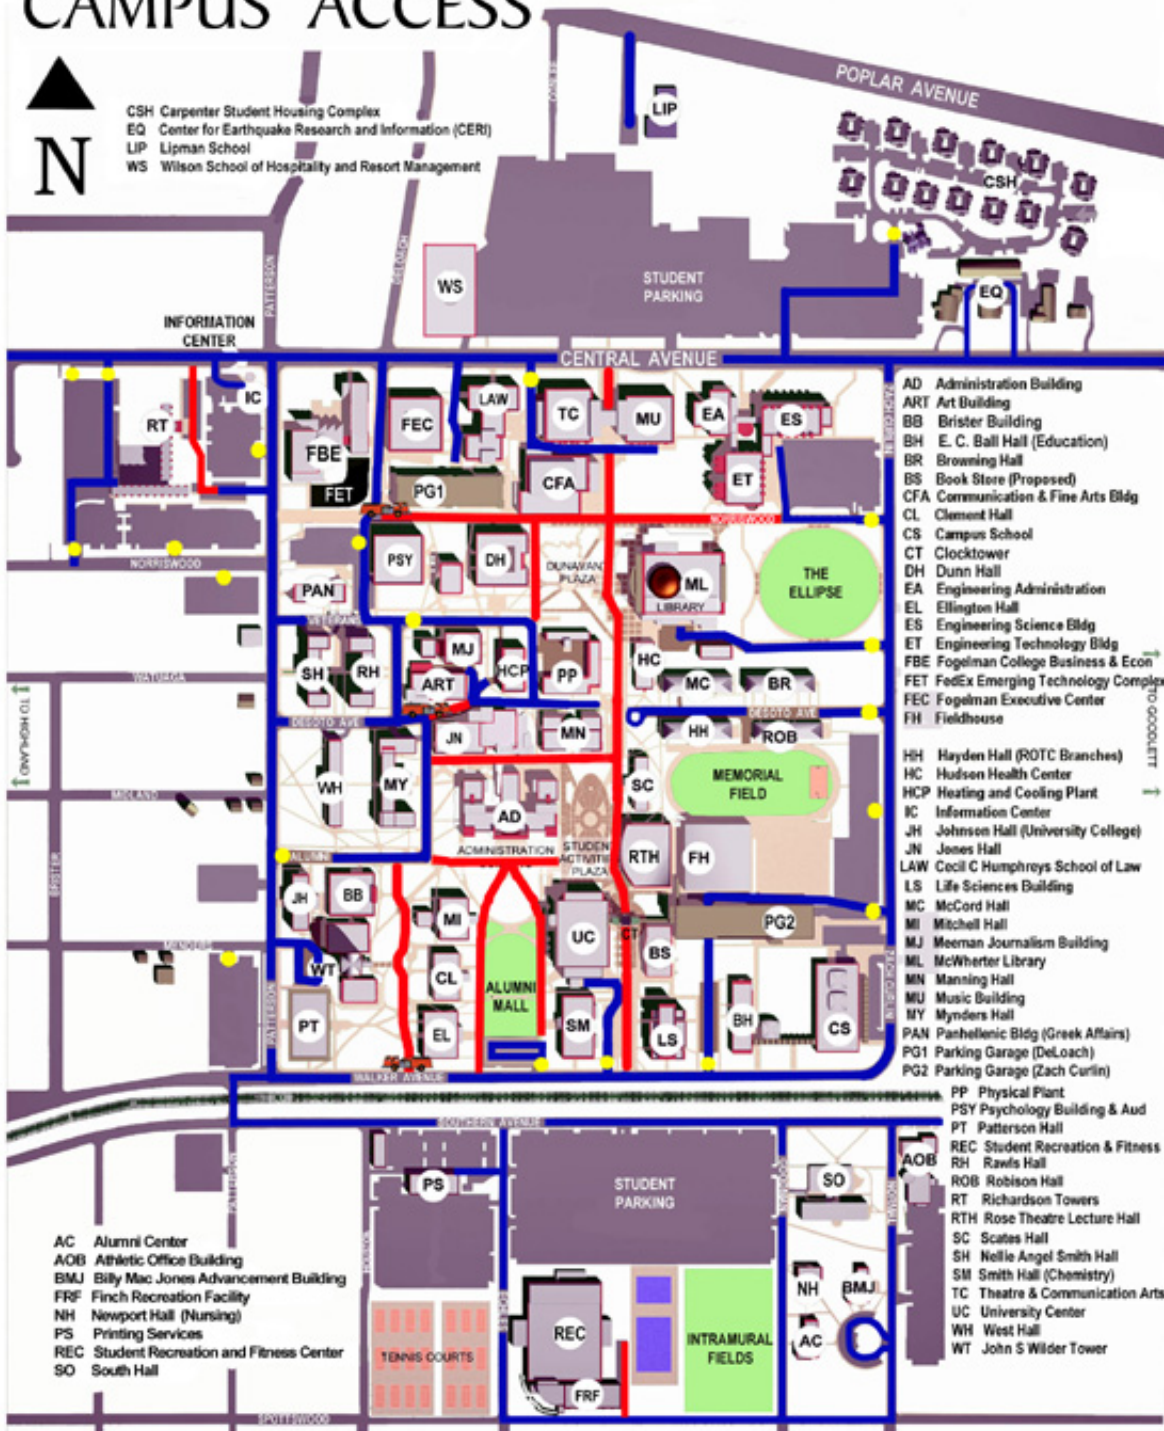

## CAMPUS ACCESS

CSH Carpenter Student Housing Complex  
 EQ Center for Earthquake Research and Information (CERI)  
 LIP Lipman School  
 WS Wilson School of Hospitality and Resort Management

- AD Administration Building
- ART Art Building
- BB Brister Building
- BH E. C. Ball Hall (Education)
- BR Browning Hall
- BS Book Store (Proposed)
- CFA Communication & Fine Arts Bldg
- CL Clement Hall
- CS Campus School
- CT Clocktower
- DH Dunn Hall
- EA Engineering Administration
- EL Ellington Hall
- ES Engineering Science Bldg
- ET Engineering Technology Bldg
- FBE Fogelman College Business & Econ
- FET FedEx Emerging Technology Complex
- FEC Fogelman Executive Center
- FH Fieldhouse
- HH Hayden Hall (ROTC Branches)
- HC Hudson Health Center
- HCP Heating and Cooling Plant
- IC Information Center
- JH Johnson Hall (University College)
- JN Jones Hall
- LAW Cecil C Humphreys School of Law
- LS Life Sciences Building
- MC McCord Hall
- MI Mitchell Hall
- MJ Meeman Journalism Building
- ML McWherter Library
- MN Manning Hall
- MU Music Building
- MY Mynders Hall
- PAN Panhellenic Bldg (Greek Affairs)
- PG1 Parking Garage (DeLoach)
- PG2 Parking Garage (Zach Curlin)
- PP Physical Plant
- PSY Psychology Building & Aud
- PT Patterson Hall
- REC Student Recreation & Fitness
- RH Rawls Hall
- ROB Robison Hall
- RT Richardson Towers
- RTH Rose Theatre Lecture Hall
- SC Scates Hall
- SH Nellie Angel Smith Hall
- SM Smith Hall (Chemistry)
- TC Theatre & Communication Arts
- UC University Center
- WH West Hall
- WT John S Wilder Tower

- AC Alumni Center
- AOB Athletic Office Building
- BMJ Billy Mac Jones Advancement Building
- FRF Finch Recreation Facility
- NH Newport Hall (Nursing)
- PS Printing Services
- REC Student Recreation and Fitness Center
- SO South Hall

- DELIVERY ACCESS
- NO VEHICULAR ACCESS
- CARD ACCESS GATES
- FIRE ACCESS GATES

**NOTE:**  
 Delivery vehicles are not allowed on  
 Campus malls or sidewalks!