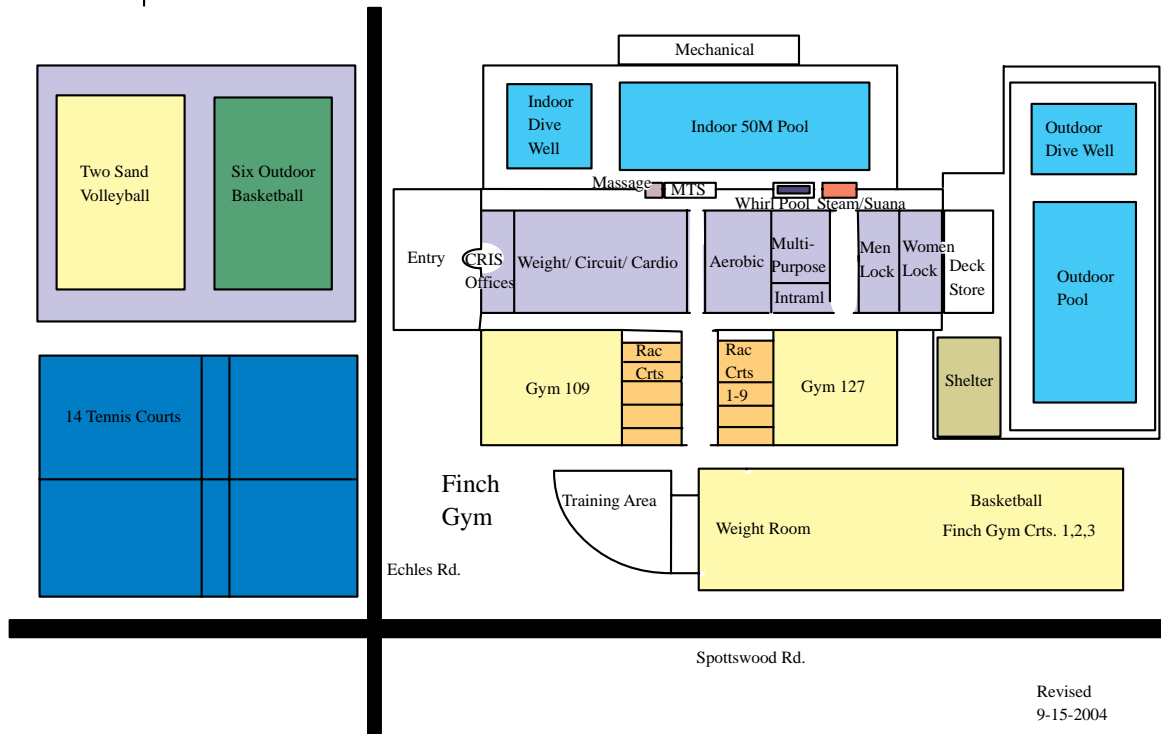

North

Campus Recreation Intramural Services Student Recreation and Fitness Center Larry O. Finch Building

Revised
9-15-2004