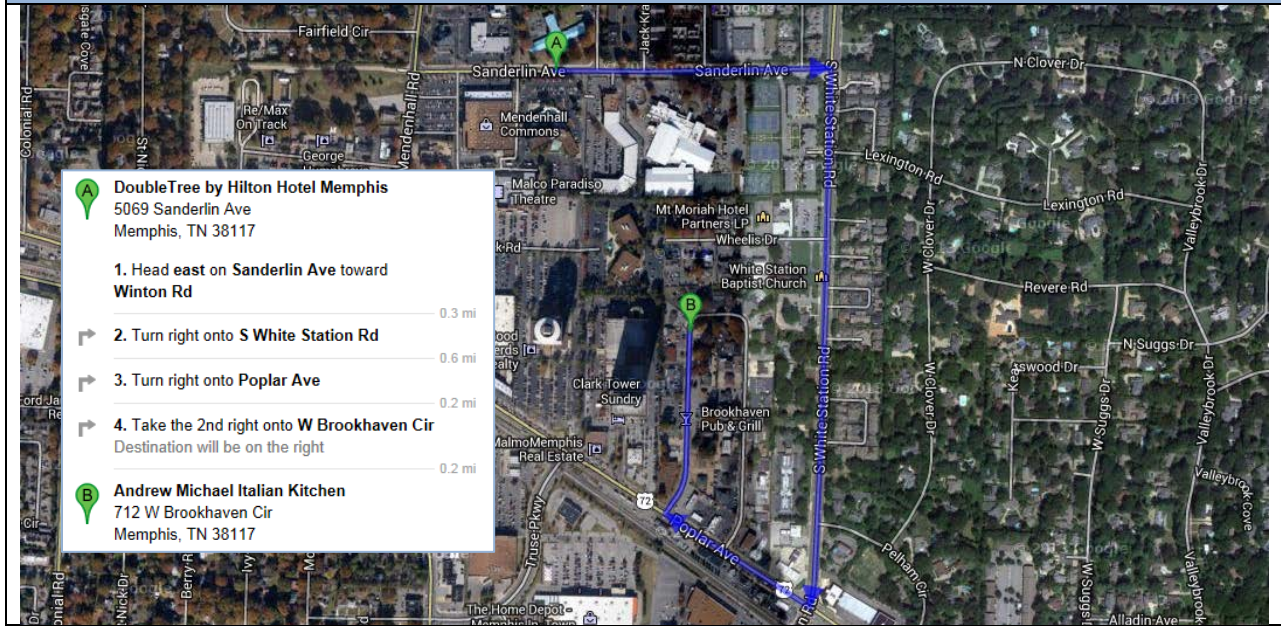

Andrew Michael Italian- $$$