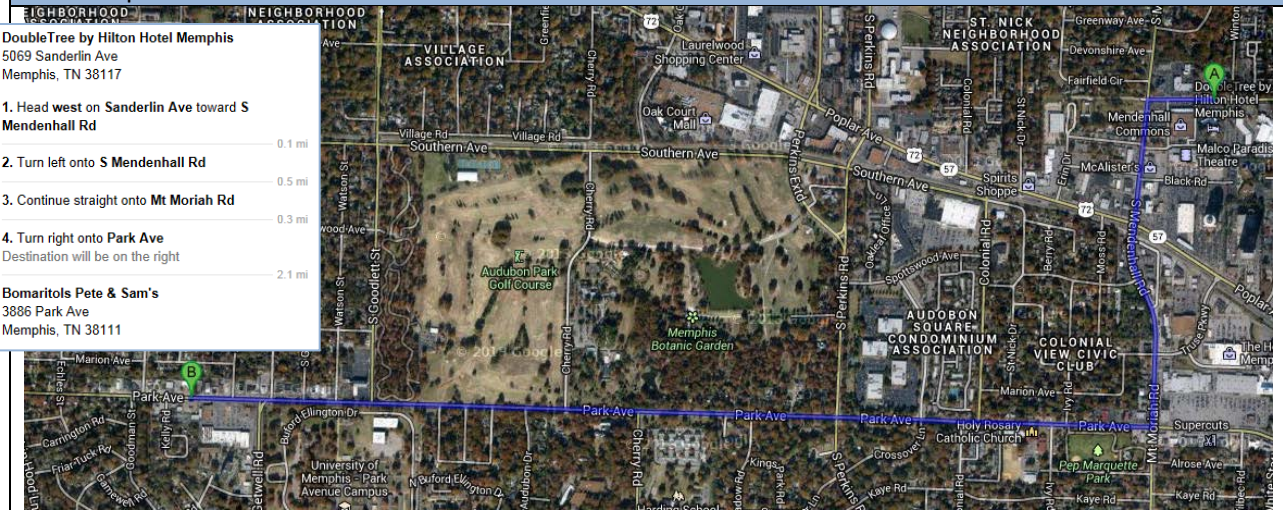

2. Turn left onto S Mendenhall Rd — 0.3 mi

3. Take the 3rd right onto Poplar Ave
Destination will be on the right — 0.2 mi

B Huey's Poplar
4872 Poplar Ave
Memphis, TN 38117

Lynchburg Legends Bar-\$ Burgers Pub Food

Located inside the Double Tree Hotel

Asian

Bangkok Alley- \$\$\$ Thai, Sushi, Asian Happy Hour, Outdoor Dining

Italian

Old Venice--\$ Pizza, Italian, Breakfast/Brunch Happy Hour, Delivery

- A** DoubleTree by Hilton Hotel Memphis
5069 Sanderlin Ave
Memphis, TN 38117
- 1. Head west on Sanderlin Ave toward S Mendenhall Rd
- 0.1 mi
- 2. Turn left onto S Mendenhall Rd
- 0.3 mi
- 3. Take the 3rd right onto Poplar Ave
- 0.6 mi
- 4. Turn right onto Perkins Extd
Destination will be on the right
- 0.3 mi
- B** Old Venice Pizza Company
368 Perkins Extd
Memphis, TN 38117

Bomaritols Pete and Sam's--\$\$ Italian, Steakhouse, Seafood Elvis frequented this local restaurant

- A** DoubleTree by Hilton Hotel Memphis
5069 Sanderlin Ave
Memphis, TN 38117
- 1. Head west on Sanderlin Ave toward S Mendenhall Rd
- 0.1 mi
- 2. Turn left onto S Mendenhall Rd
- 0.5 mi
- 3. Continue straight onto Mt Moriah Rd
- 0.3 mi
- 4. Turn right onto Park Ave
Destination will be on the right
- 2.1 mi
- B** Bomaritols Pete & Sam's
3886 Park Ave
Memphis, TN 38111