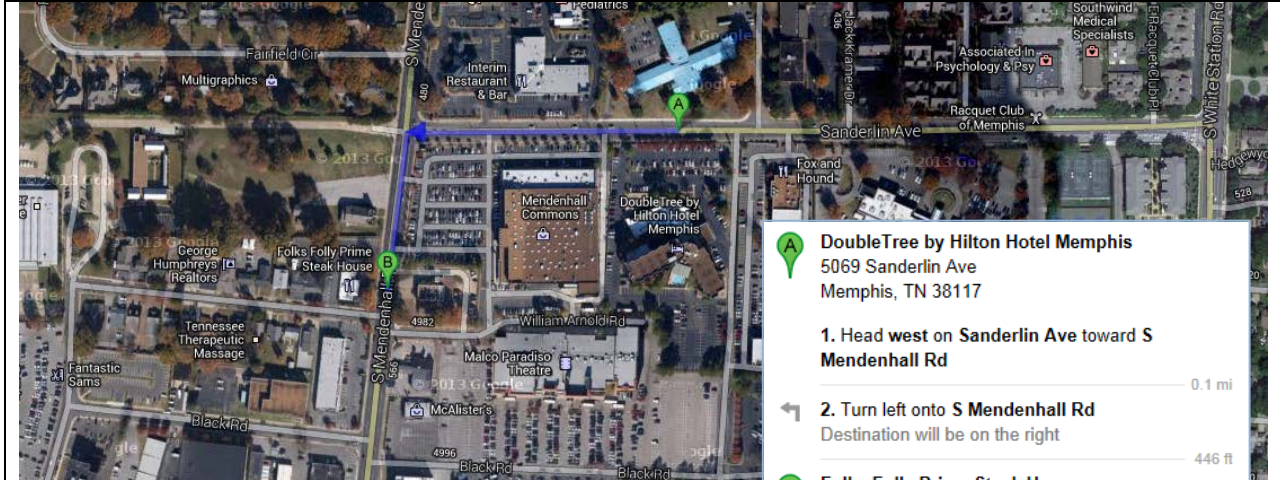

Folk's Folly Prime Steak House-$$$$ Steakhouse, Seafood, Wine Bar
Best steaks in town

A DoubleTree by Hilton Hotel Memphis
5069 Sanderlin Ave
Memphis, TN 38117

1. Head west on Sanderlin Ave toward S Mendenhall Rd 0.1 mi

2. Turn left onto S Mendenhall Rd
Destination will be on the right 446 ft

B Folk's Folly Prime Steak House
551 S Mendenhall Rd
Memphis, TN 38117