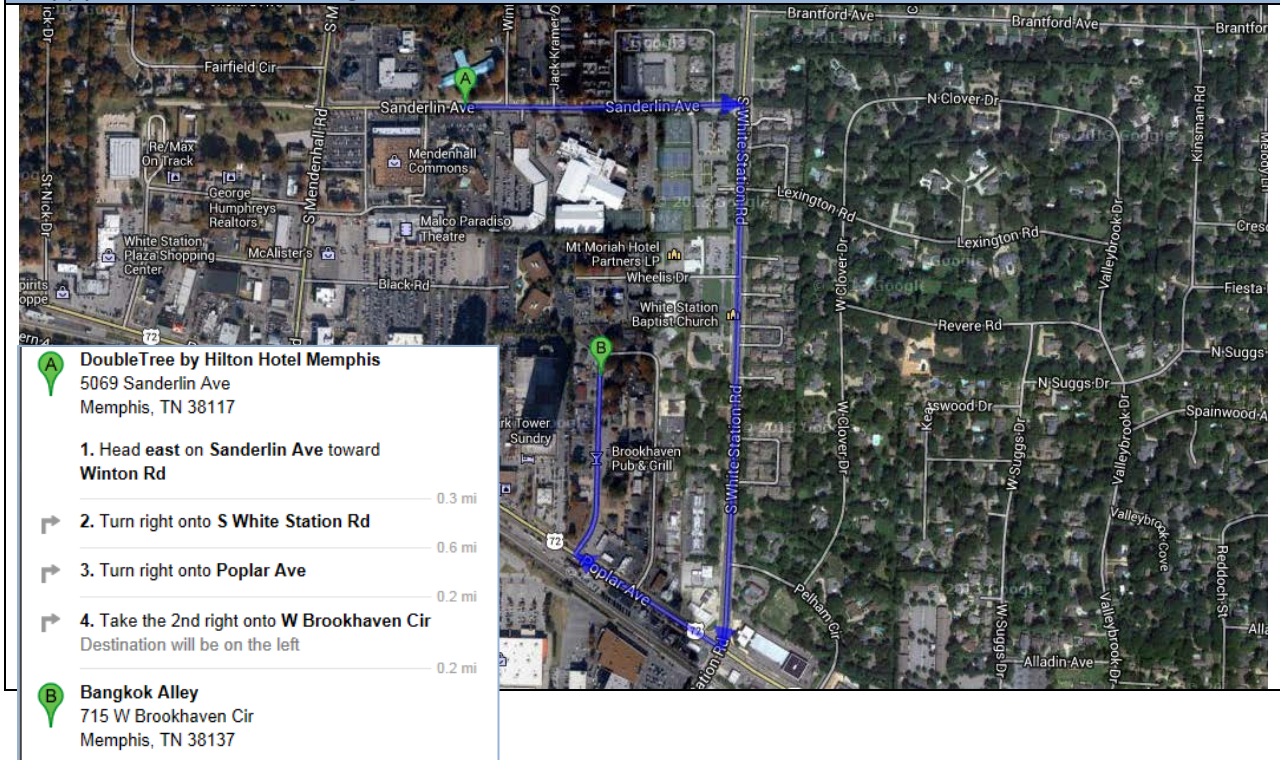

2. Turn left onto S Mendenhall Rd — 0.3 mi

3. Take the 3rd right onto Poplar Ave
Destination will be on the right — 0.2 mi

B Huey's Poplar
4872 Poplar Ave
Memphis, TN 38117

Lynchburg Legends Bar-\$ Burgers Pub Food

Located inside the Double Tree Hotel

Asian

Bangkok Alley- \$\$\$ Thai, Sushi, Asian Happy Hour, Outdoor Dining

Italian

Old Venice--\$ Pizza, Italian, Breakfast/Brunch Happy Hour, Delivery

- A** DoubleTree by Hilton Hotel Memphis
5069 Sanderlin Ave
Memphis, TN 38117
- 1. Head west on Sanderlin Ave toward S Mendenhall Rd
- 0.1 mi
- 2. Turn left onto S Mendenhall Rd
- 0.3 mi
- 3. Take the 3rd right onto Poplar Ave
- 0.6 mi
- 4. Turn right onto Perkins Extd
Destination will be on the right
- 0.3 mi
- B** Old Venice Pizza Company
368 Perkins Extd
Memphis, TN 38117