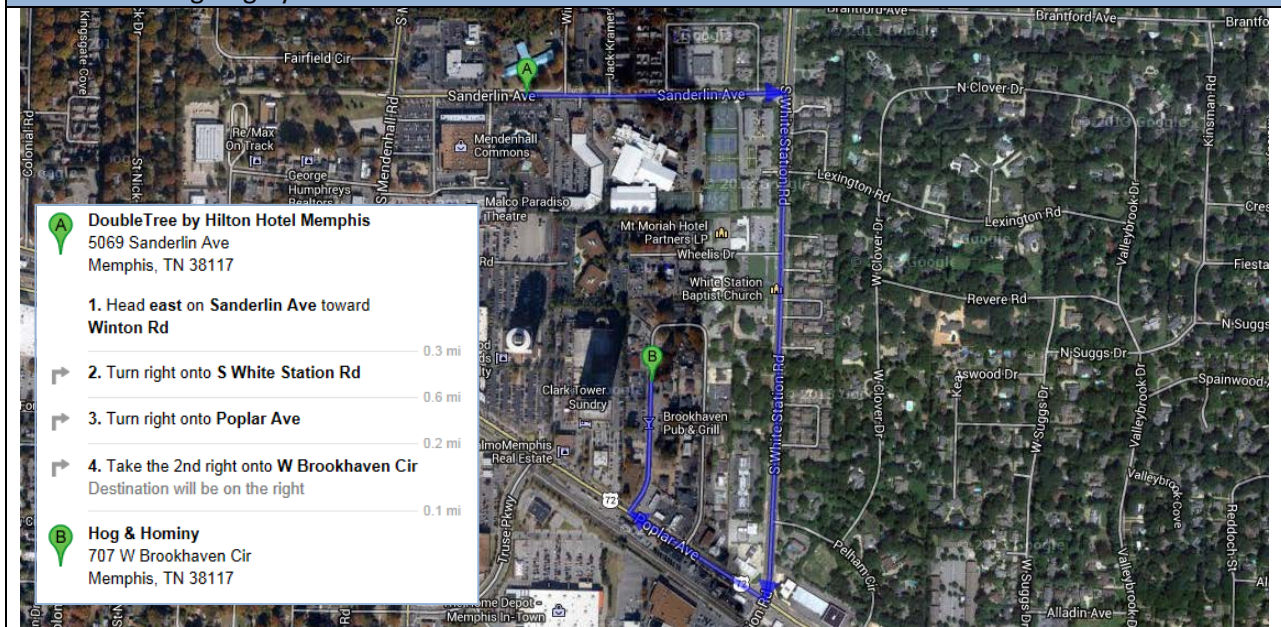

Hog & Hominy- $$ Pizza, Italian, Southern/Soul Outdoor Dining. Highly recommended new restaurant