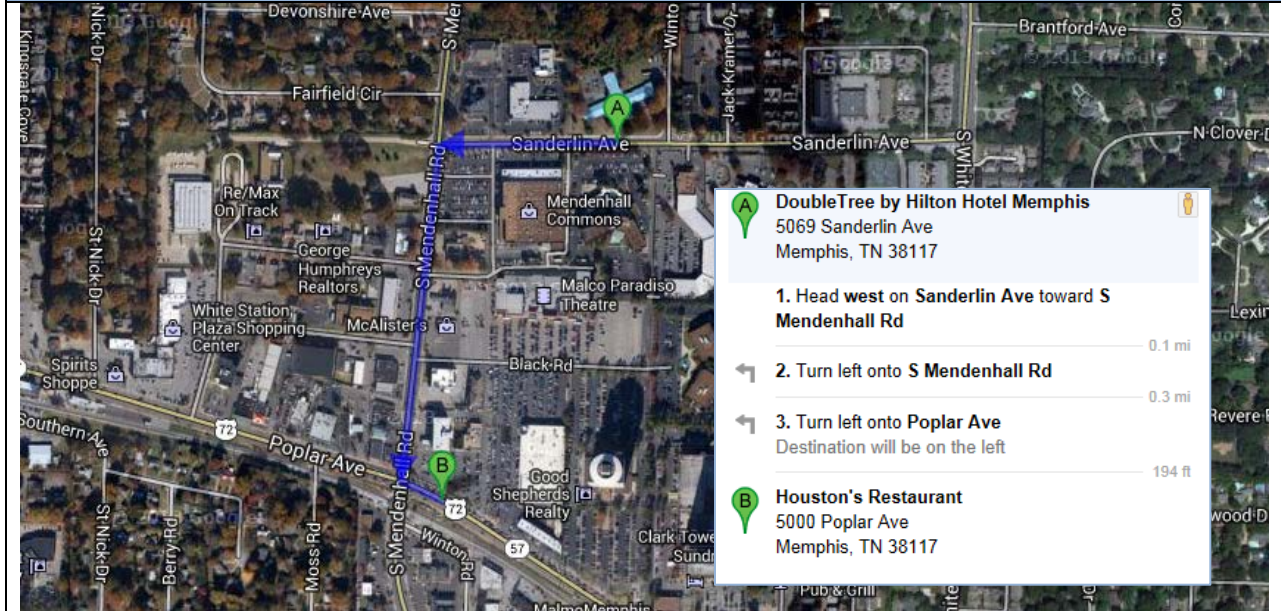

Steakhouse

Houston's-$$$$ American, Wine Bar Part of a National Chain but reliable