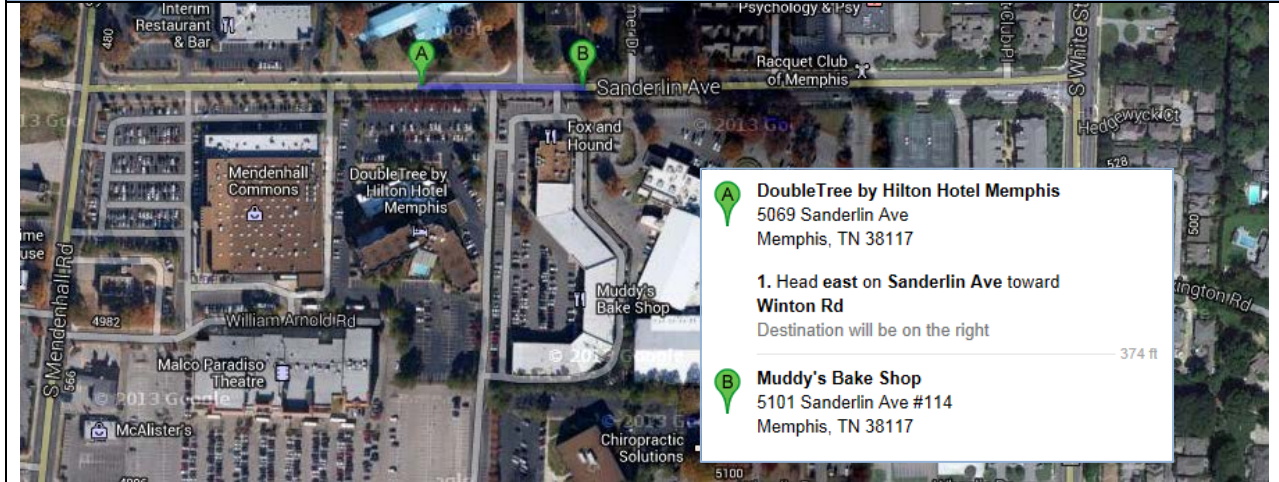

Sweet Tooth

Muddy's Bake Shop-$ Bakery, Desserts/Ice Cream