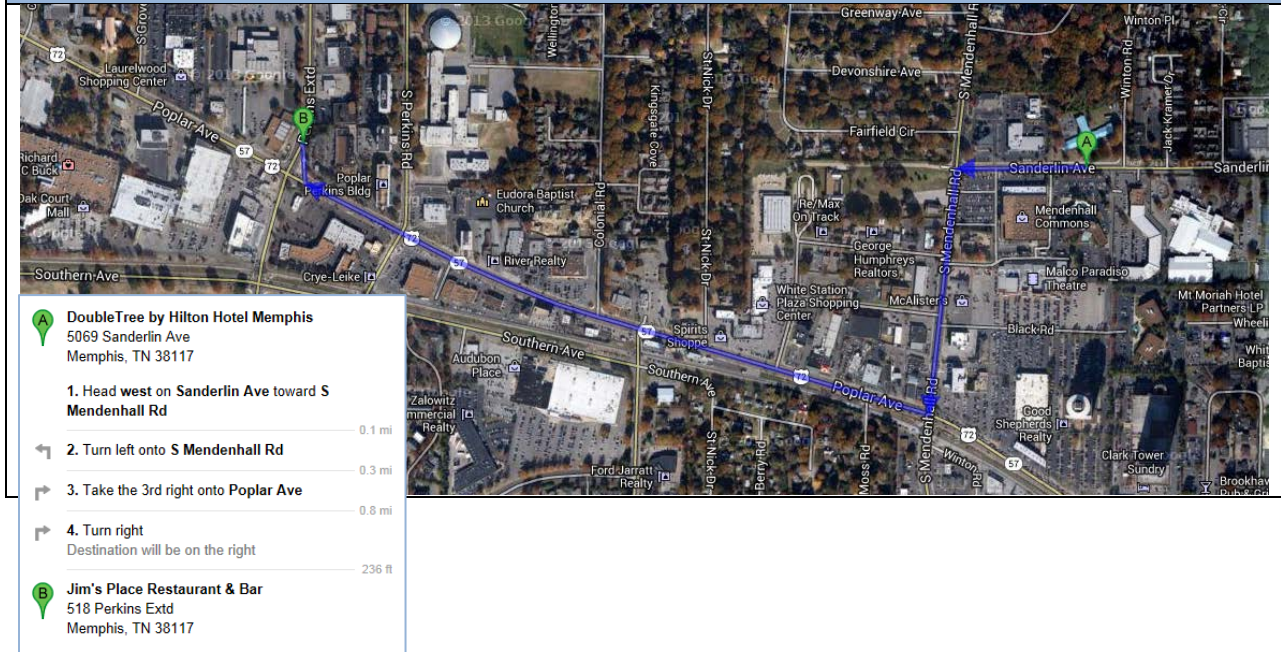

Jims Place- $$$ Seakhouse, Greek, Seafood