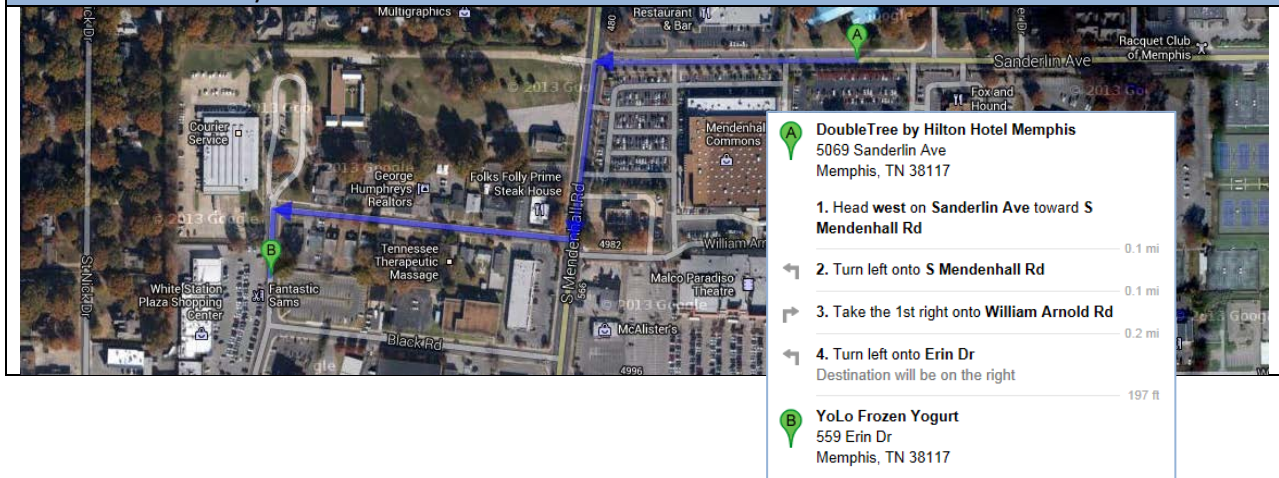

YoLo Frozen Yogurt-$ Desserts/Ice Cream Gluten-Free Friendly