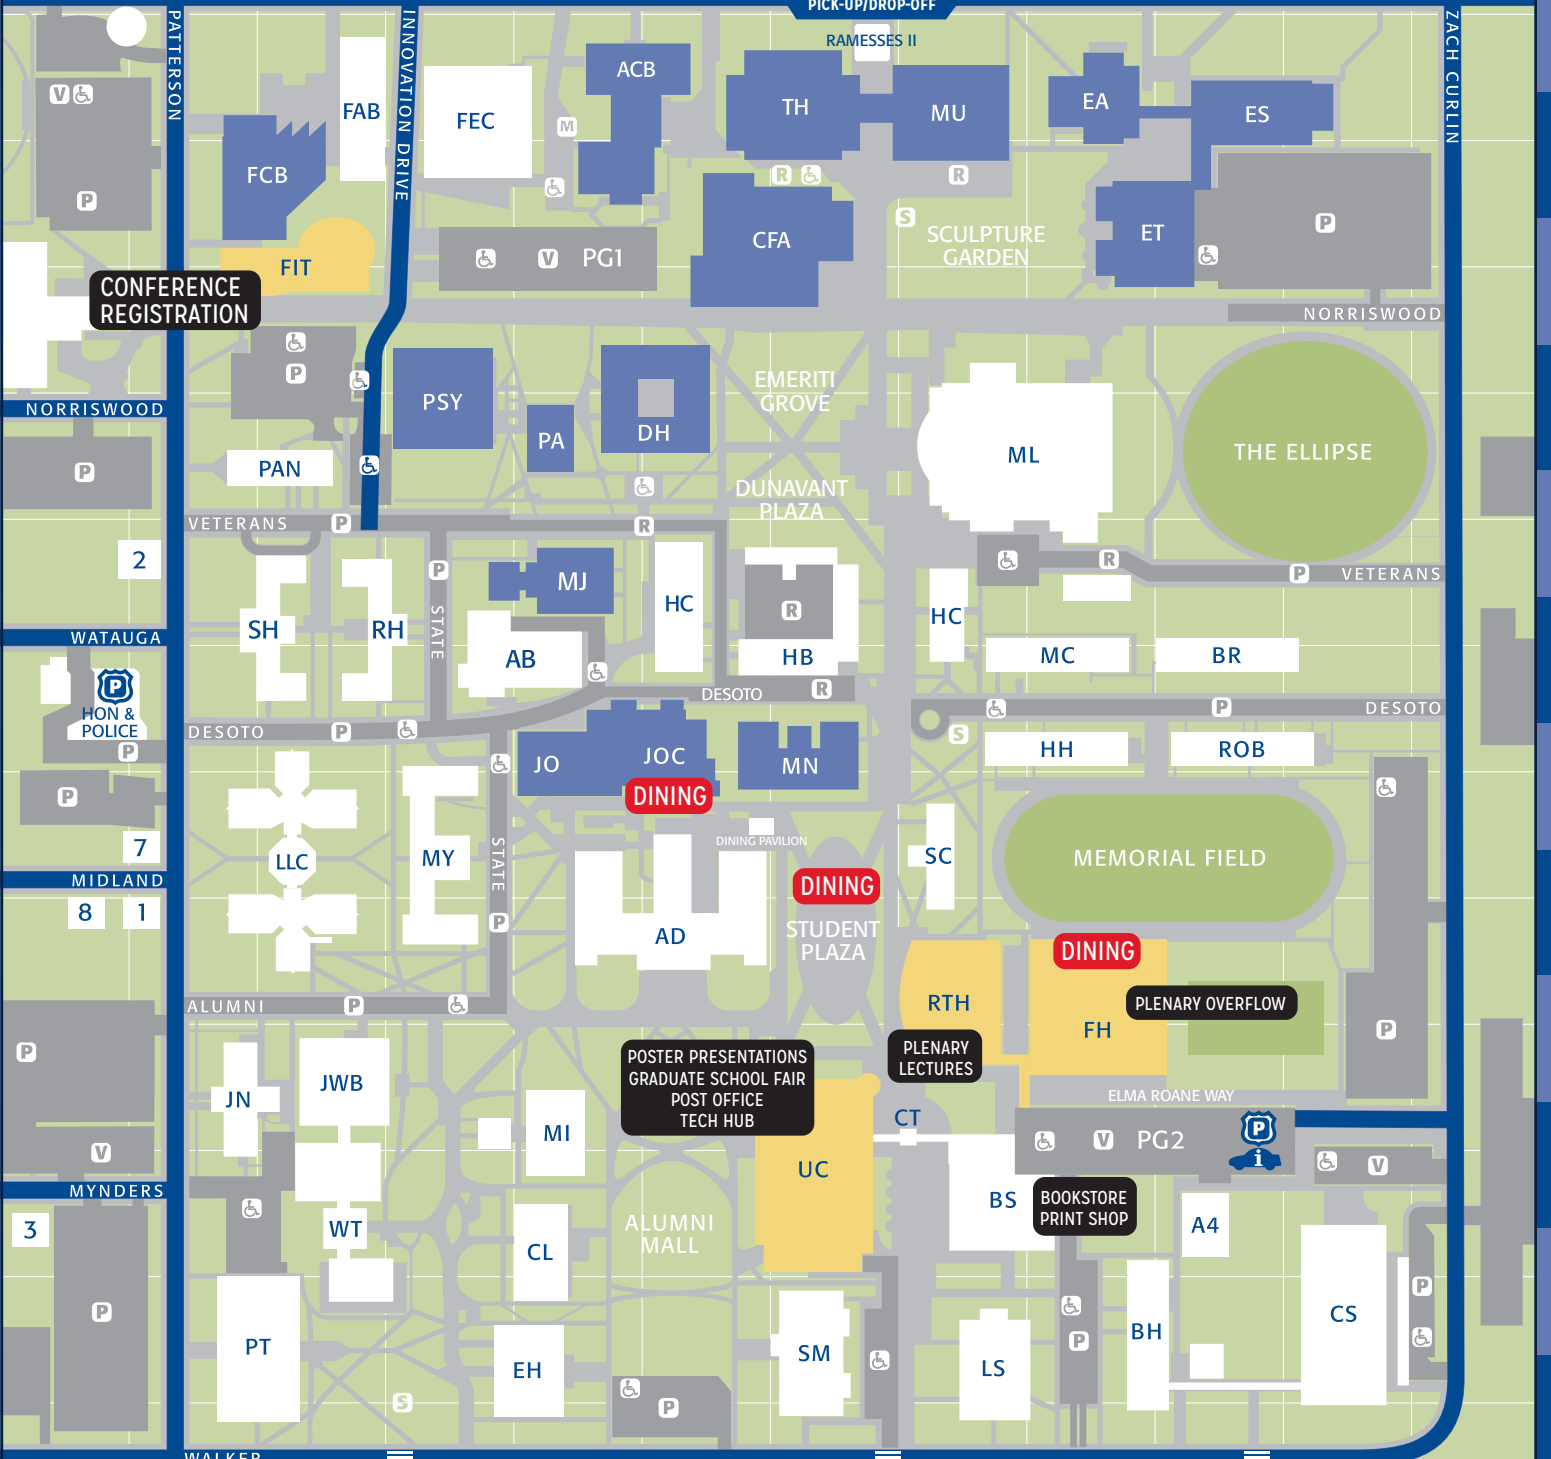

WS
HI

P V ♿

NCUR SHUTTLE
PICK-UP/DROP-OFF

CENTRAL AVENUE