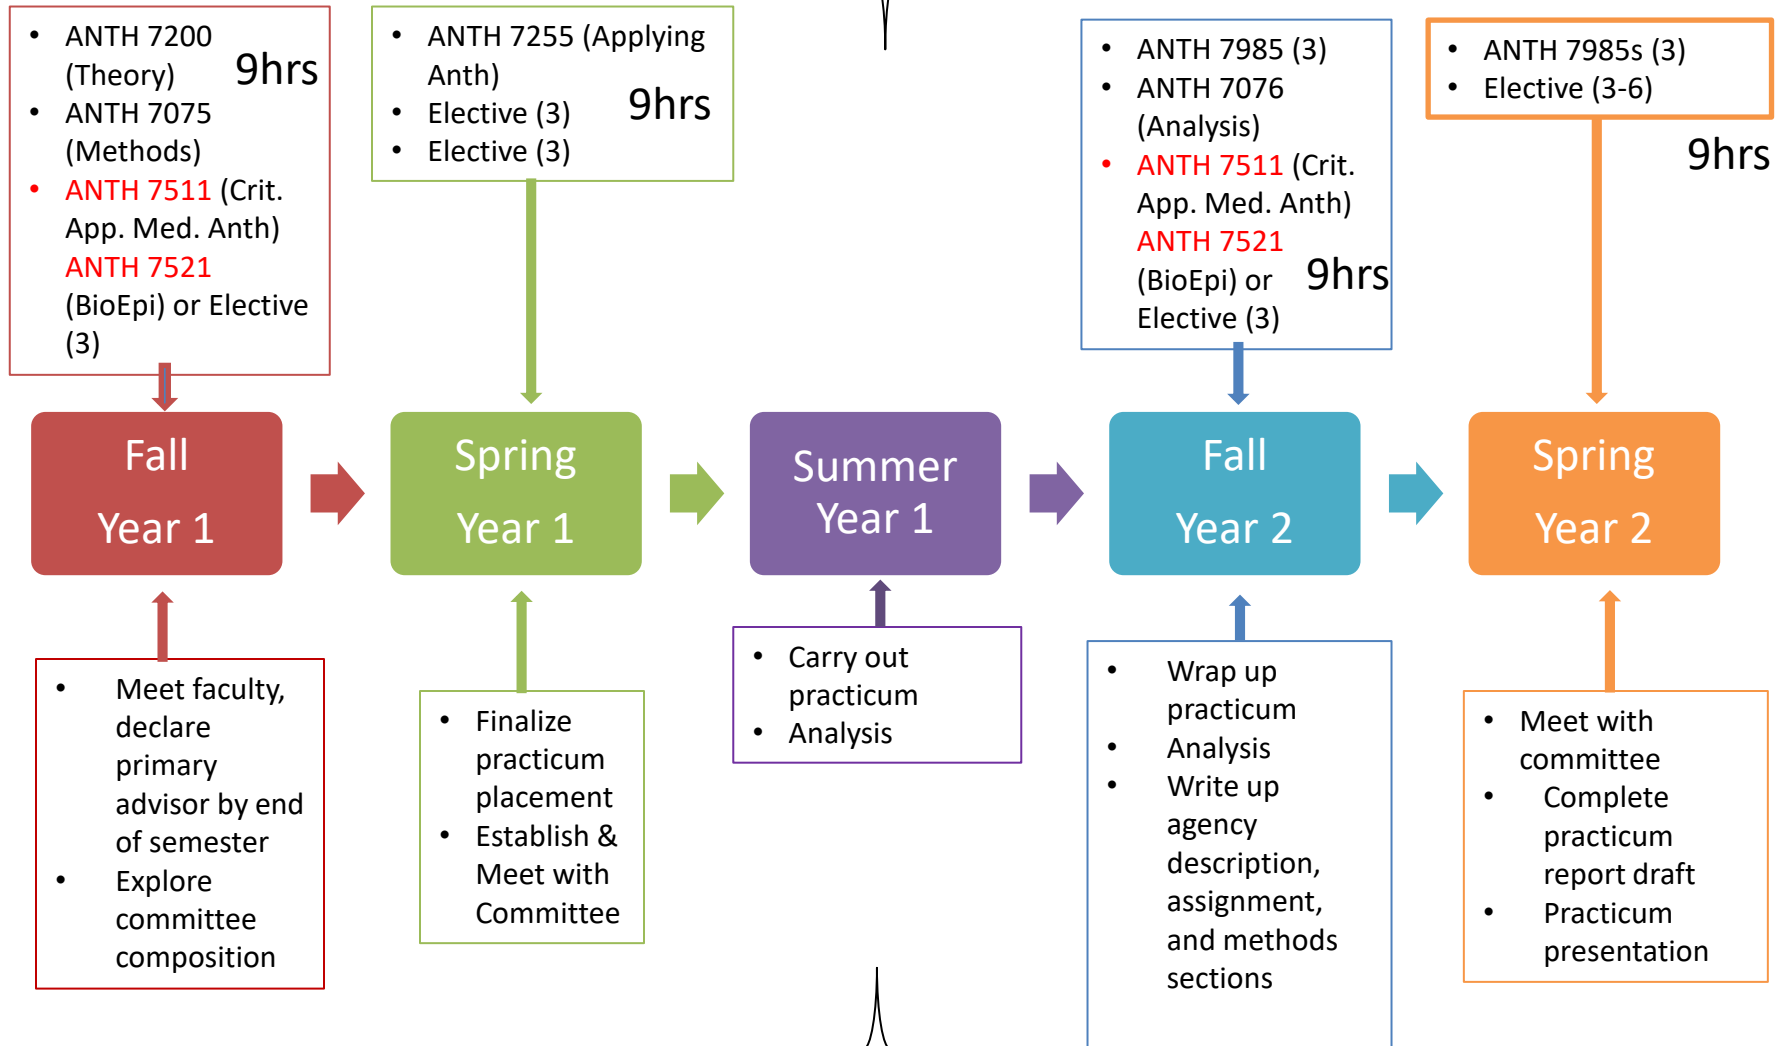

Anthropology Graduate Program – Sample Timeline

Practicum