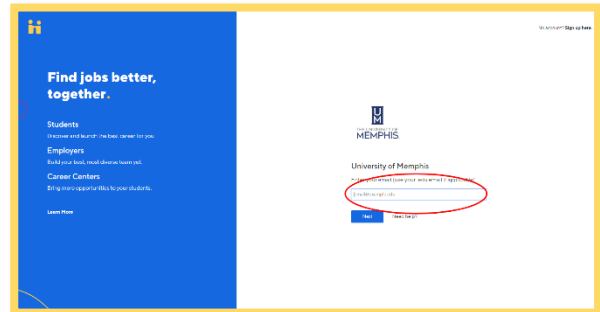

ALUMNI LOGIN INSTRUCTIONS

1. Once your account has been confirmed, go to <https://memphis.joinhandshake.com> and click **sign in with your email address**

2. Enter your email address

3. Click **Or log in using your Handshake credentials**