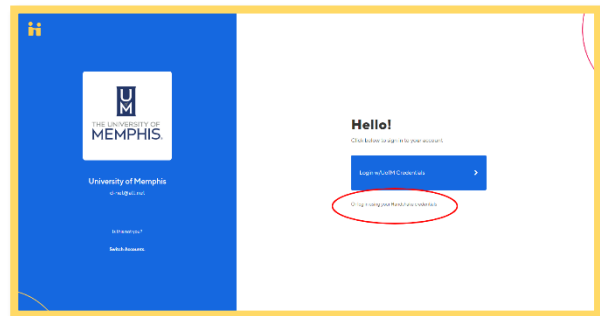

ALUMNI LOGIN INSTRUCTIONS

1. Once your account has been confirmed, go to <https://memphis.joinhandshake.com> and click **sign in with your email address**

2. Enter your email address

3. Click **Or log in using your Handshake credentials**