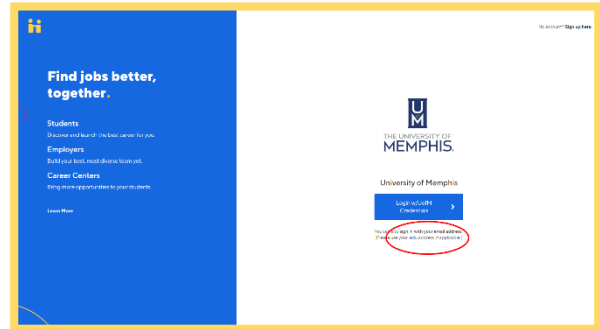

ALUMNI LOGIN INSTRUCTIONS

1. Once your account has been confirmed, go to <https://memphis.joinhandshake.com> and click **sign in with your email address**

2. Enter your email address

3. Click **Or log in using your Handshake credentials**