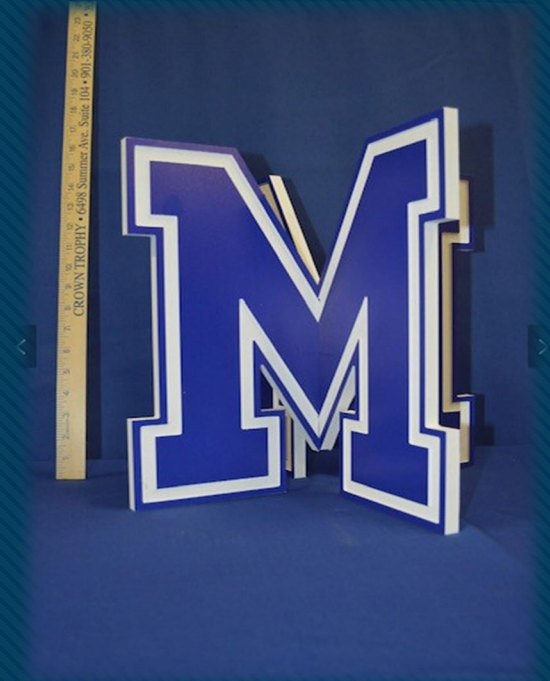

Zebra Marketing

Rob Hewitt - 901.515.8845

rob.Hewitt@zebrapromos.com

Centerpieces

Acrylic - 3 Sides with Base - can add puck lights in center (30)

Heavy Cardboard - Foldable with Velcro at the Top (30)

2 Piece Cross M (30)