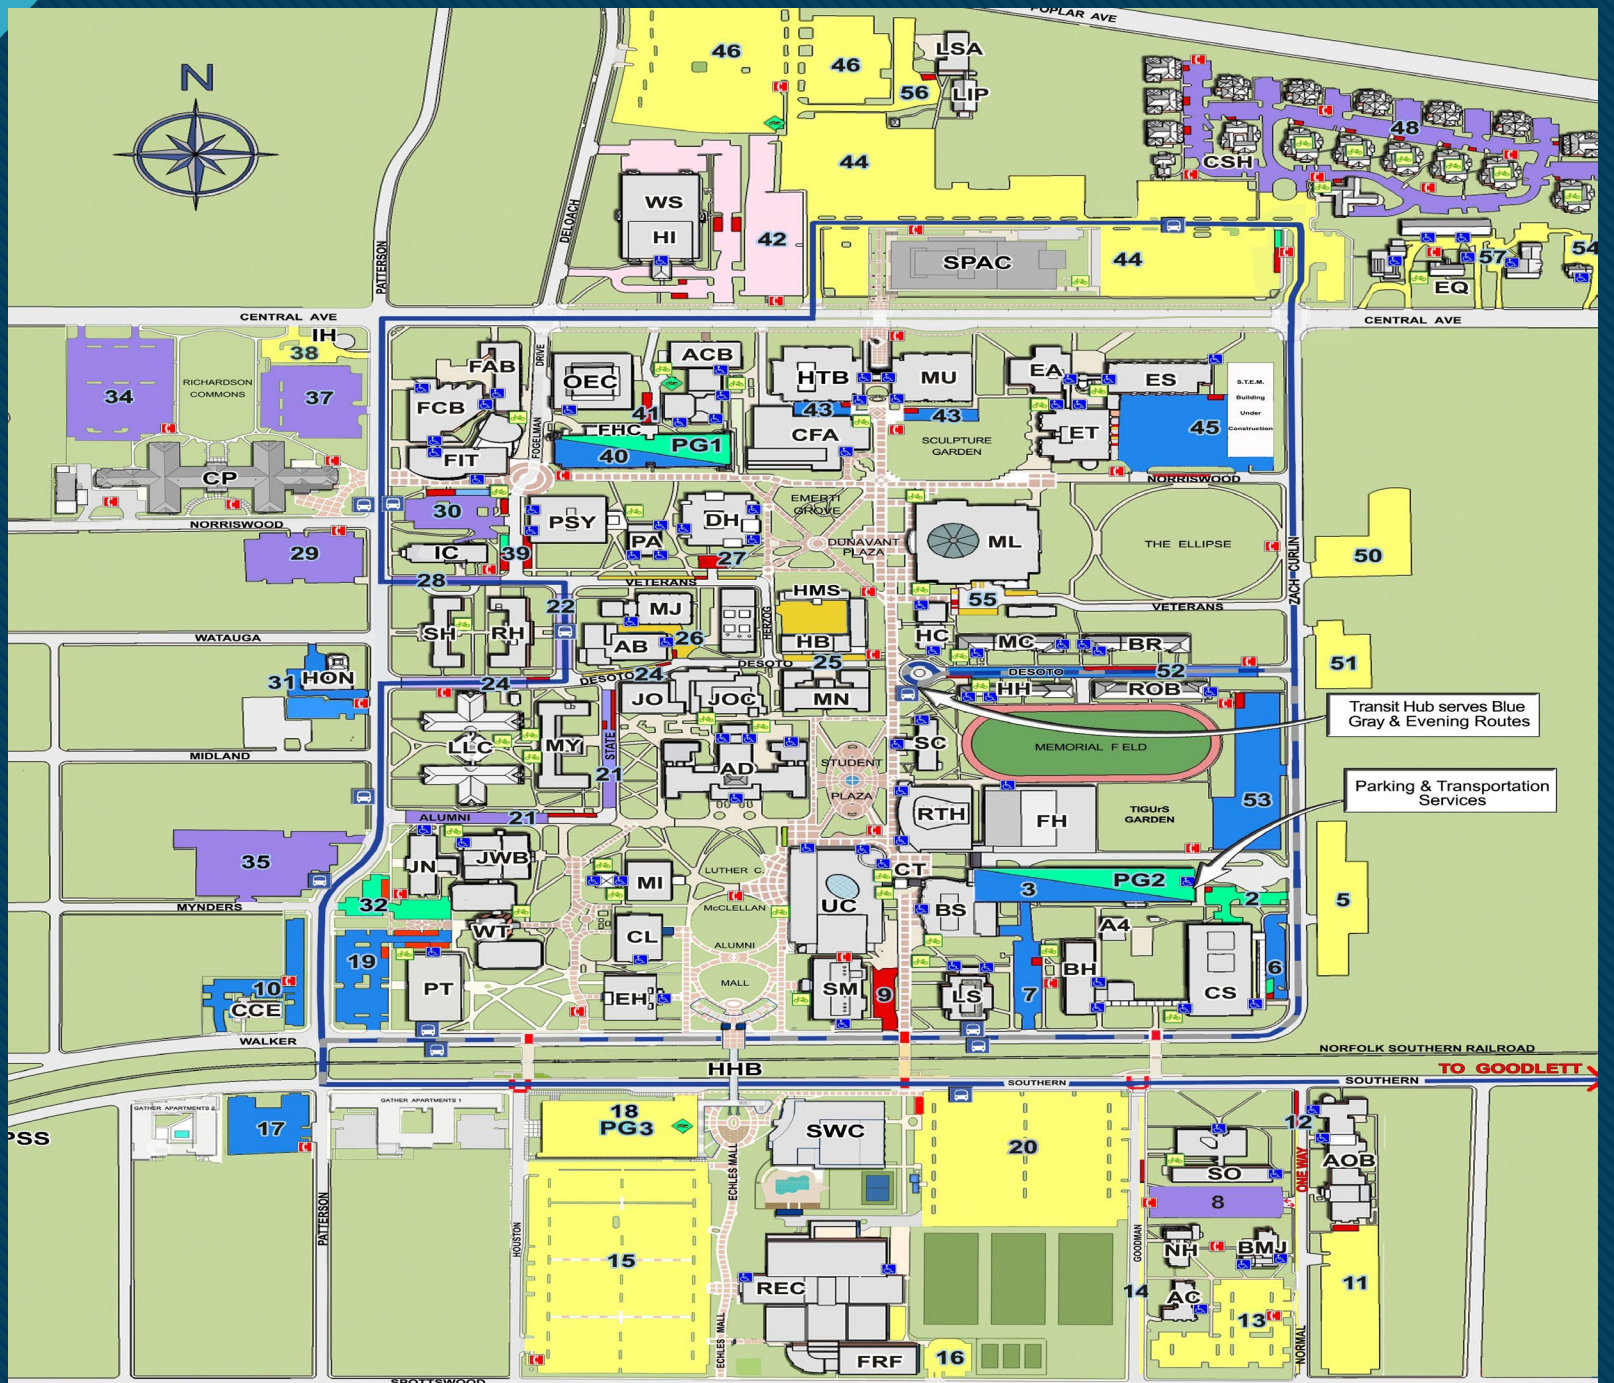

901.634.2160

Melissa Moore-Brigance

mmoore@memphis.edu

901.262.2365

Reserve Location:

Orgel Educational Center – Room 127

- Entrance is located at the rear of the Orgel Educational Center and is between the rear of Orgel and the west side of the Art & Communication Building.
- The drive is on Central Avenue directly across from the Holiday Inn.
- It is the first drive on the right going east on Central Avenue past the traffic light at Fogelman/Deloach.
- The front entrance of Orgel Educational Center is not accessible and is locked due to safety protocols of University Middle and University High. The rear entrance must be used.
- There are double doors on the rear dock of OEC - our doorbell is to the left of the double doors.

Orgel Educational Center

**View of entrance from
Central Avenue.**

**Dock Area - doorbell is to
the left of the double
doors.**

Reserve Notes:

- We do not have an office or phone line in the Reserve.
- Pickup & Return times are by appointment only.
- A calendar invite will be sent for your pickup and return appointments.
- We do not deliver items - please arrange for the transportation of your reserved items.
- Please be on time for pickup and return. We are only in OEC when you have an appointment time.
- Because we have over 300 visits to the Reserve from various departments, please be respectful of the needs of others.
- Please bring boxes or plastic tubs to transport your items.