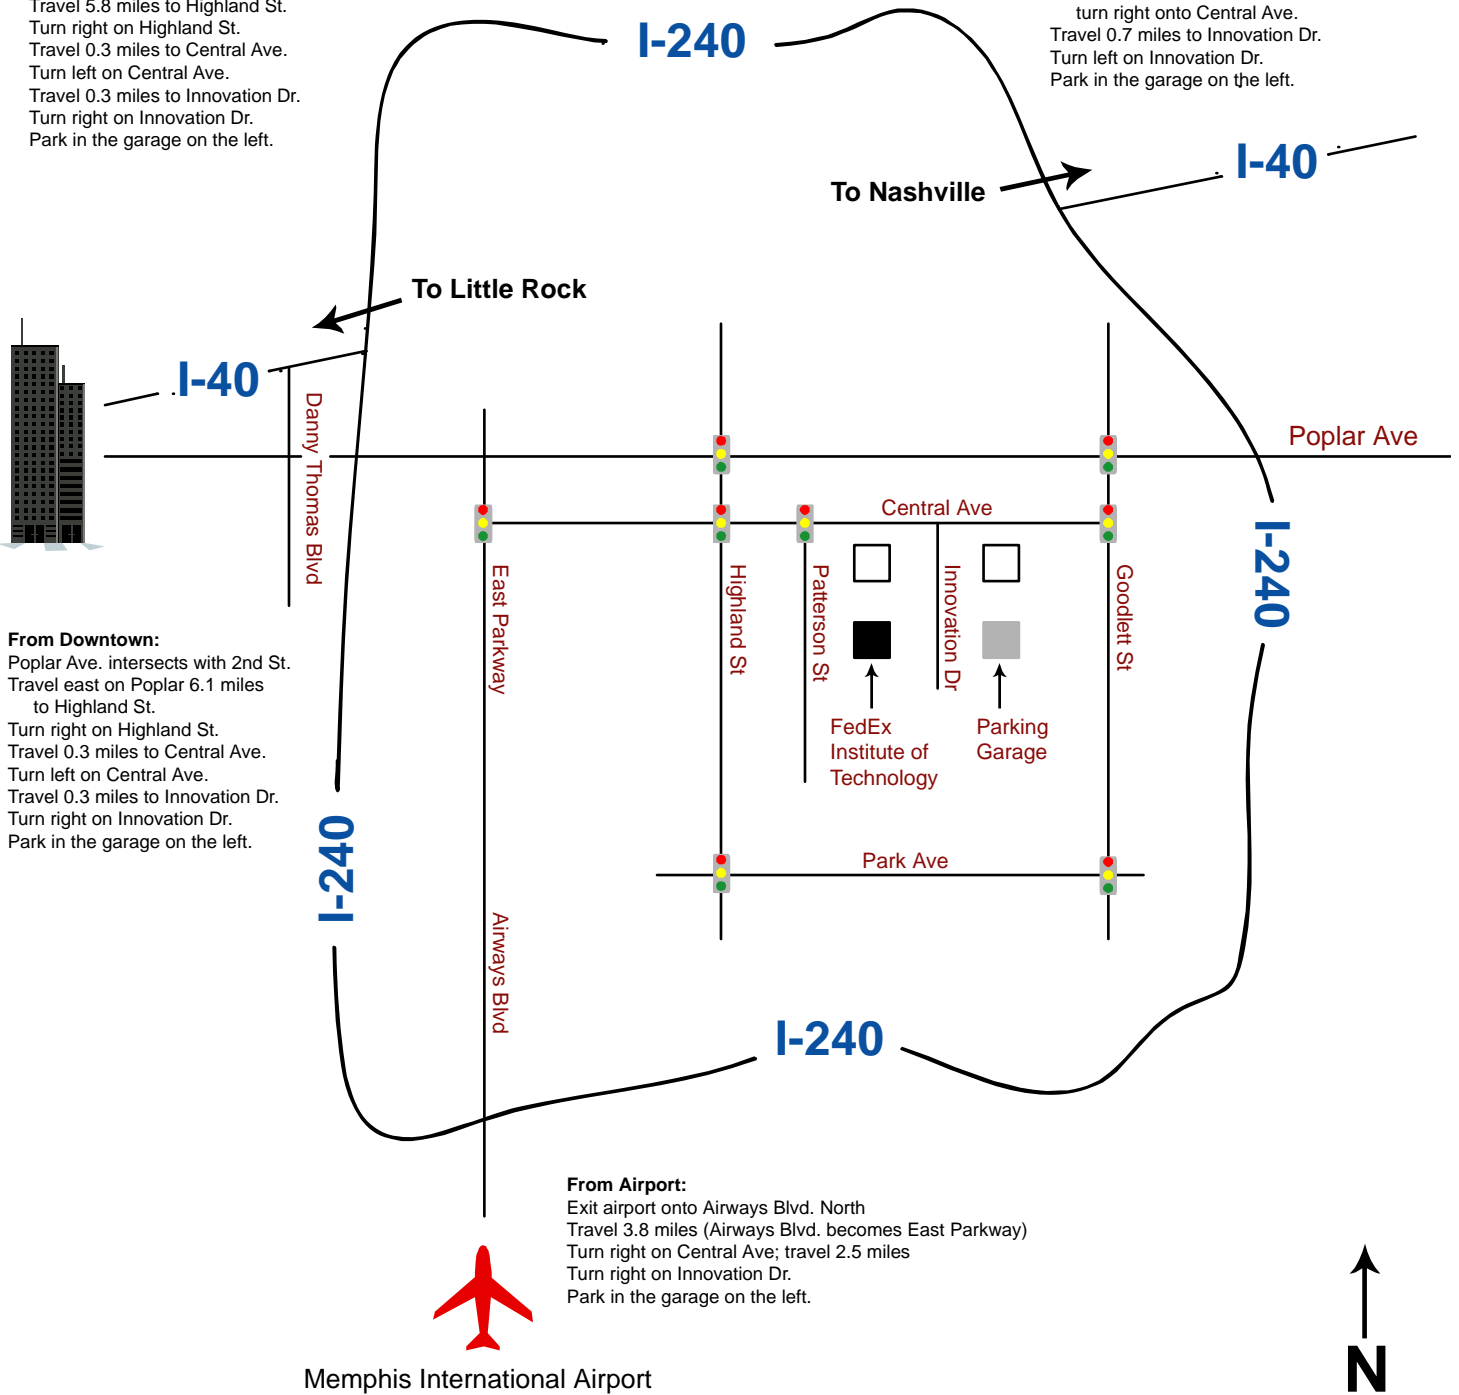

Driving Directions to the FedEx Institute of Technology

From Little Rock:

Exit I-40 turning south on Danny Thomas Blvd.
Travel 0.3 miles then turn left (east) on Poplar Ave.
Travel 5.8 miles to Highland St.
Turn right on Highland St.
Travel 0.3 miles to Central Ave.
Turn left on Central Ave.
Travel 0.3 miles to Innovation Dr.
Turn right on Innovation Dr.
Park in the garage on the left.

From Nashville:

Travel west on I-40.
Exit on I-240 South.
Travel 3 miles to Poplar Ave (West) exit.
Exit (West) onto Poplar Ave.
Travel 3.5 miles to Goodlett Ave.
Turn left on Goodlett Ave **and immediately**
turn right onto Central Ave.
Travel 0.7 miles to Innovation Dr.
Turn left on Innovation Dr.
Park in the garage on the left.

From Downtown:

Poplar Ave. intersects with 2nd St.
Travel east on Poplar 6.1 miles
to Highland St.
Turn right on Highland St.
Travel 0.3 miles to Central Ave.
Turn left on Central Ave.
Travel 0.3 miles to Innovation Dr.
Turn right on Innovation Dr.
Park in the garage on the left.

From Airport:

Exit airport onto Airways Blvd. North
Travel 3.8 miles (Airways Blvd. becomes East Parkway)
Turn right on Central Ave; travel 2.5 miles
Turn right on Innovation Dr.
Park in the garage on the left.