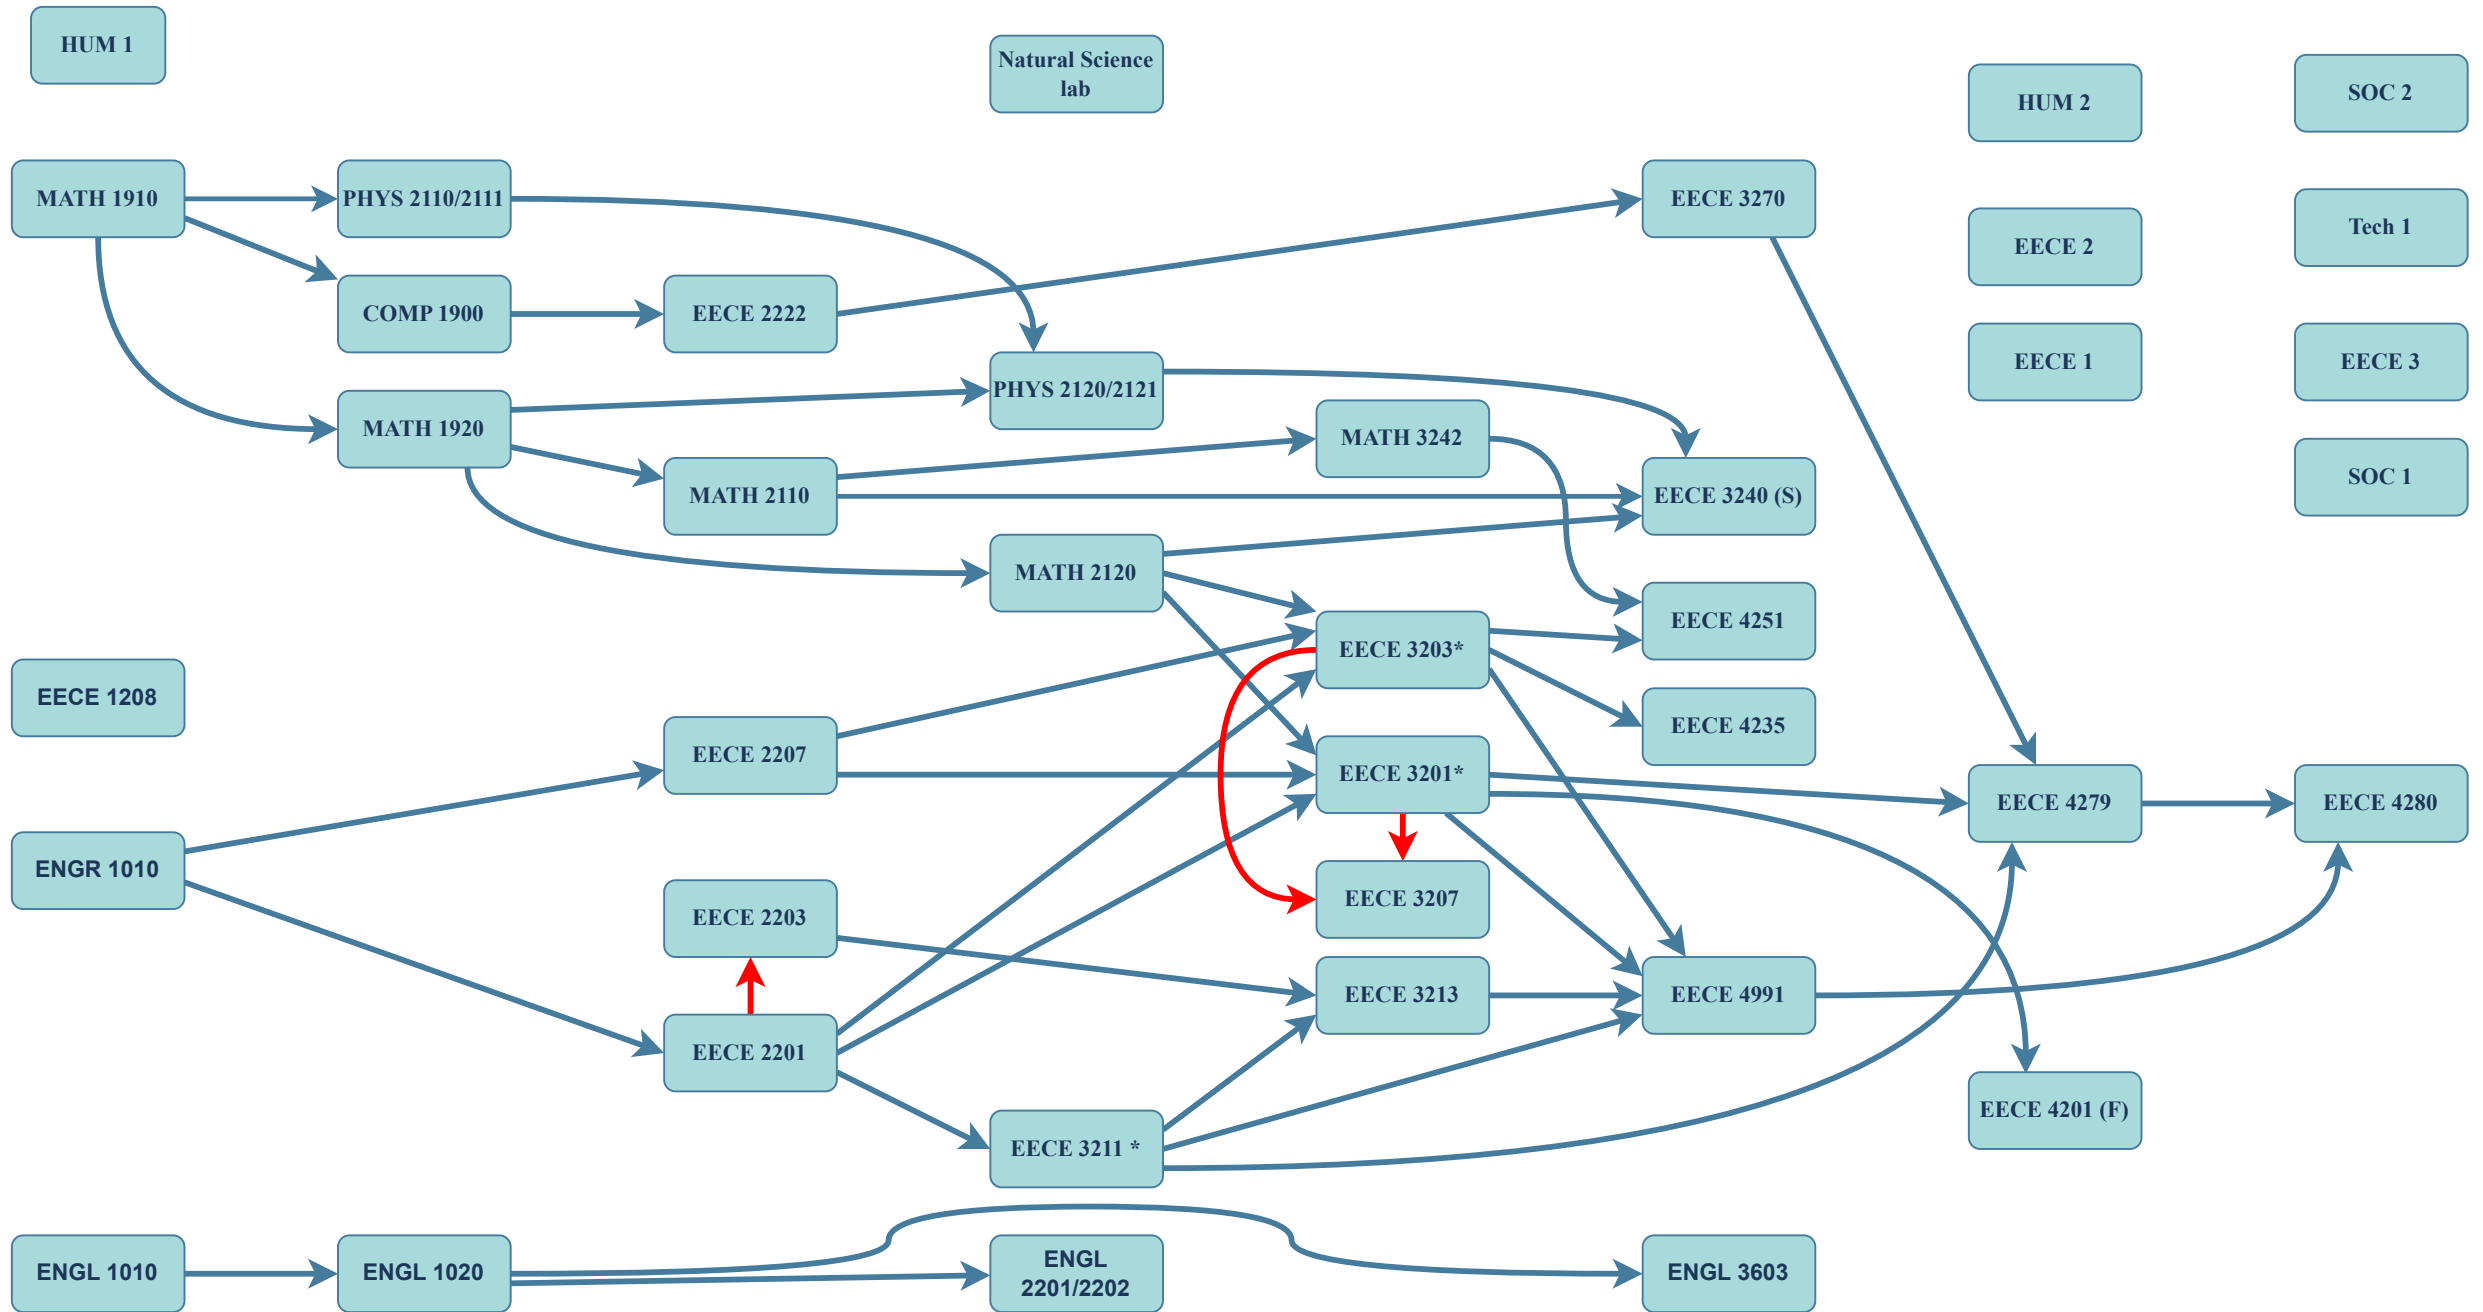

# BSEE Degree Flowchart Fall 2023

Red Arrow indicates Co-requisite

\* - indicates gateway classes. C- or better required to progress

(F) or (S) - indicates offered in Fall or Spring only

Freshman 1 → Freshman 2 → Sophomore 1 → Sophomore 2 → Junior 1 → Junior 2 → Senior 1 → Senior 2