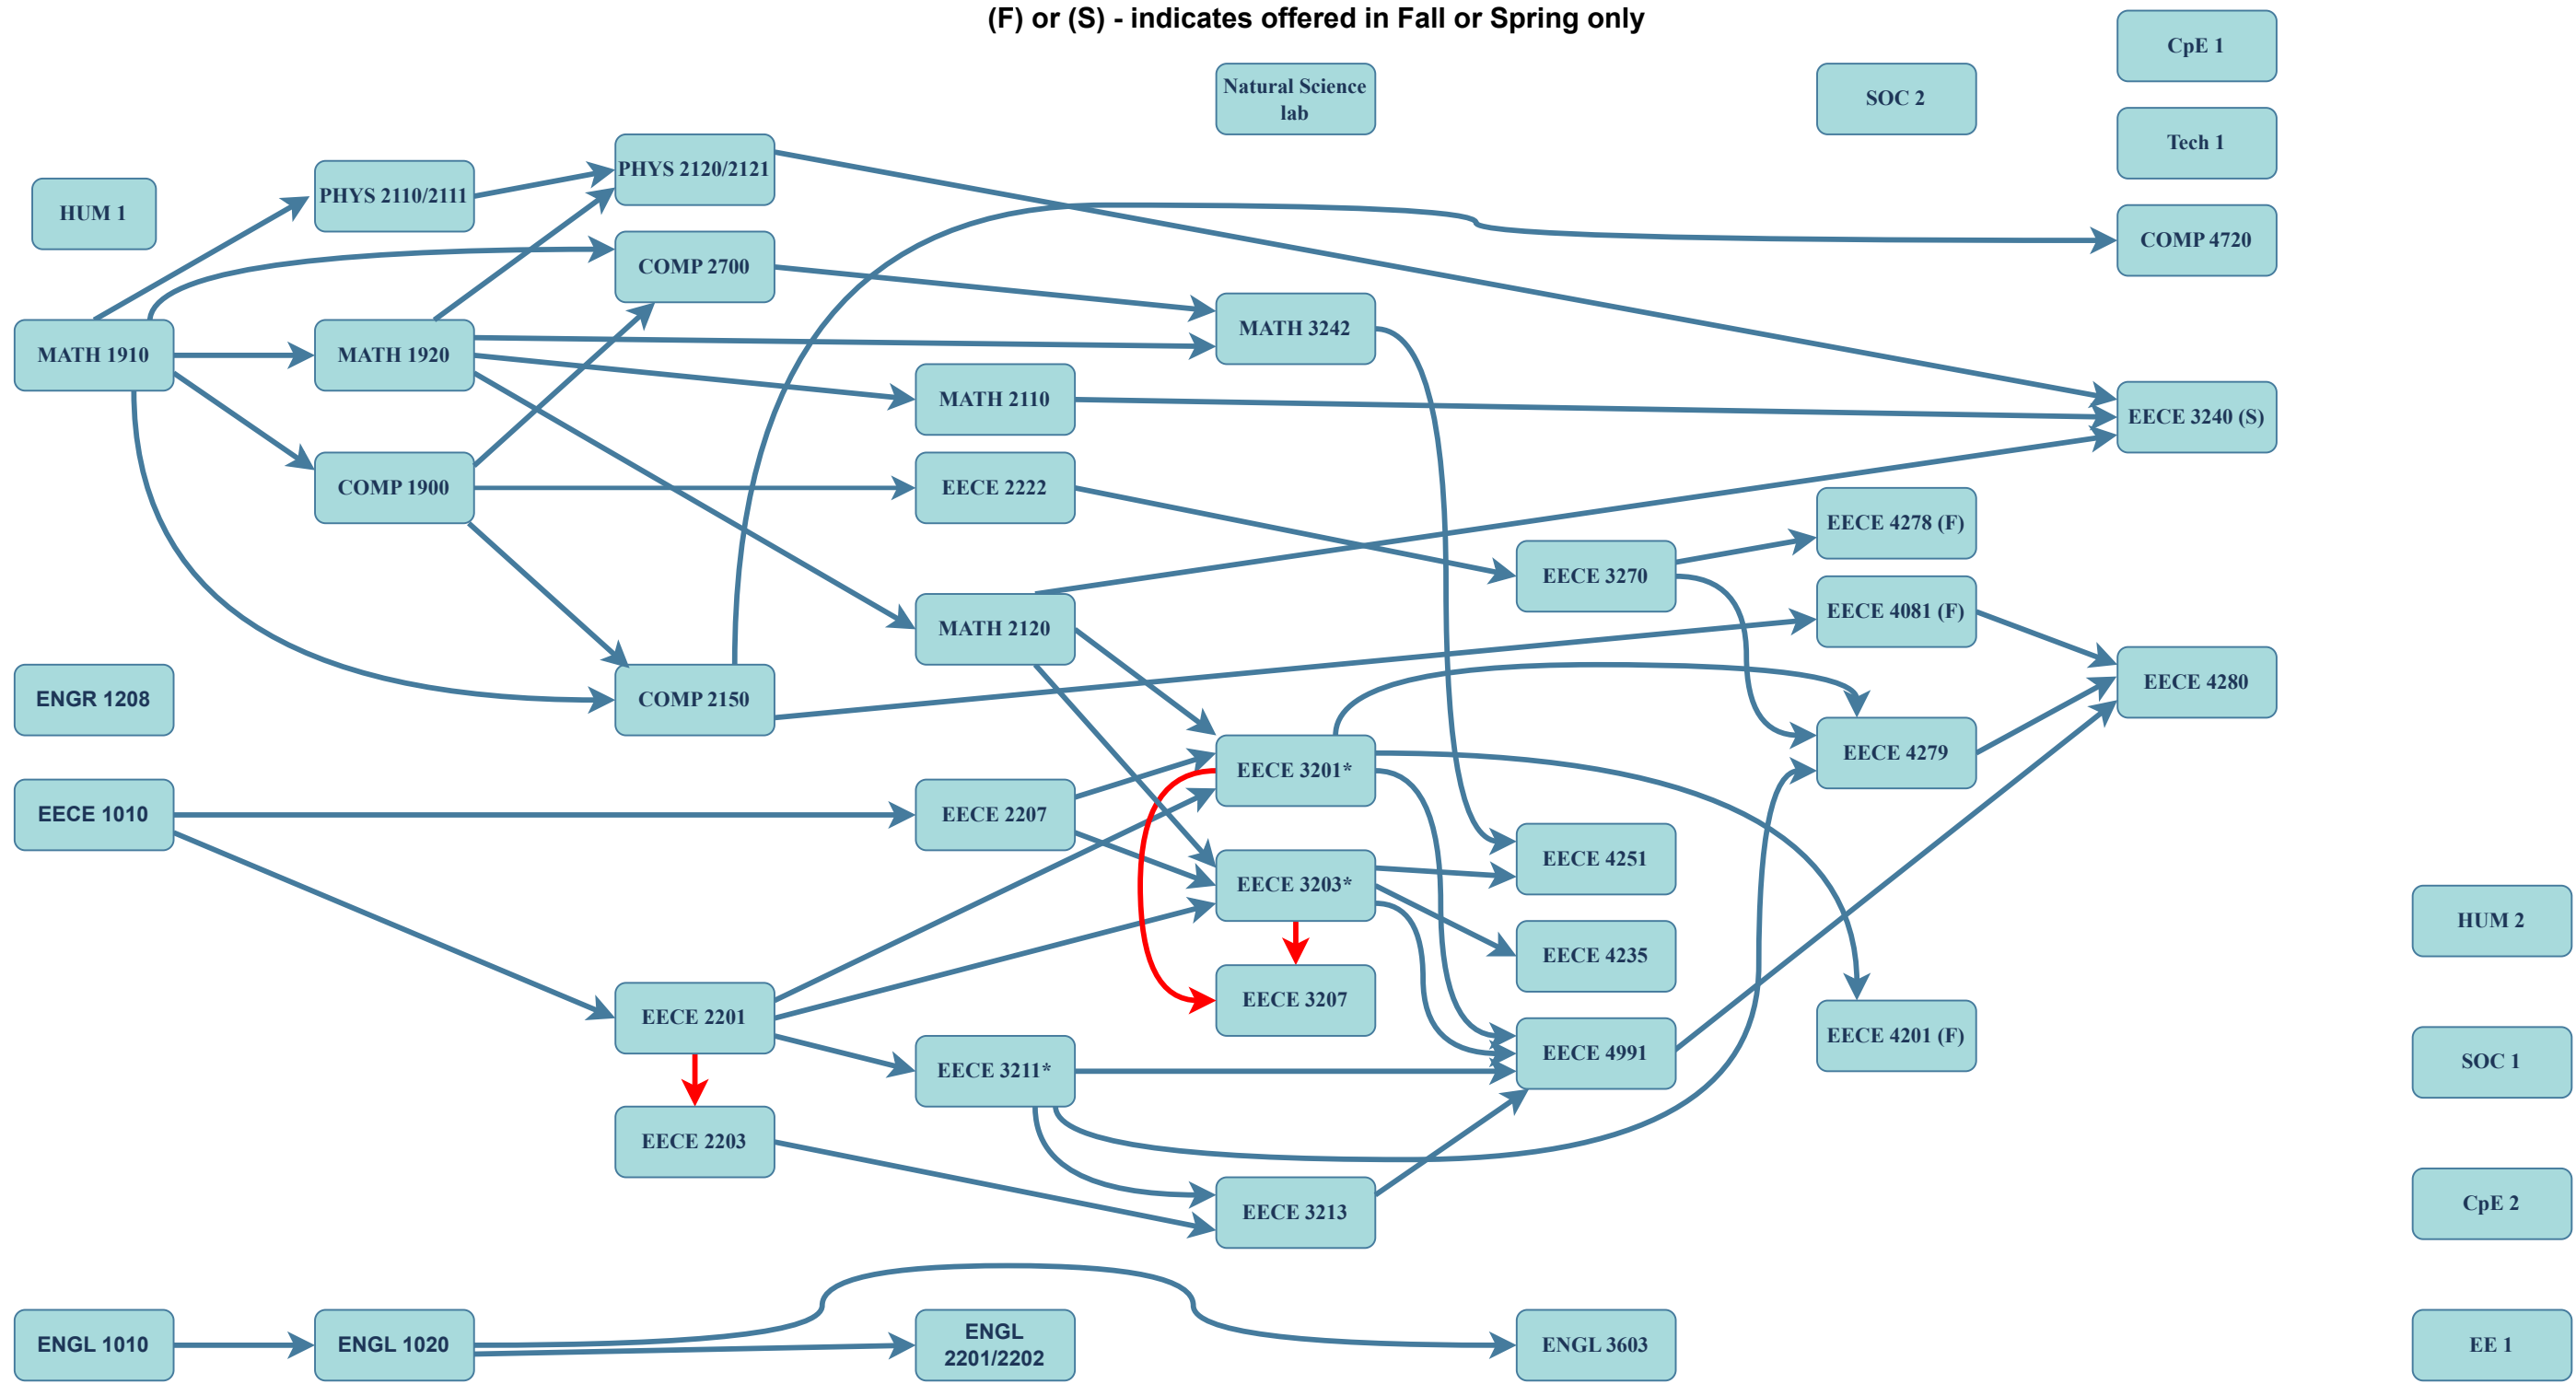

Computer Engineering / Electrical Engineering Dual Degree Flowchart Fall 2023

Red Arrow indicates Co-requisite

* - indicates gateway classes. C- or better required to progress
(F) or (S) - indicates offered in Fall or Spring only

Freshman 1 → Freshman 2 → Sophomore 1 → Sophomore 2 → Junior 1 → Junior 2 → Senior 1 → Senior 2 → Additional Required Credits**