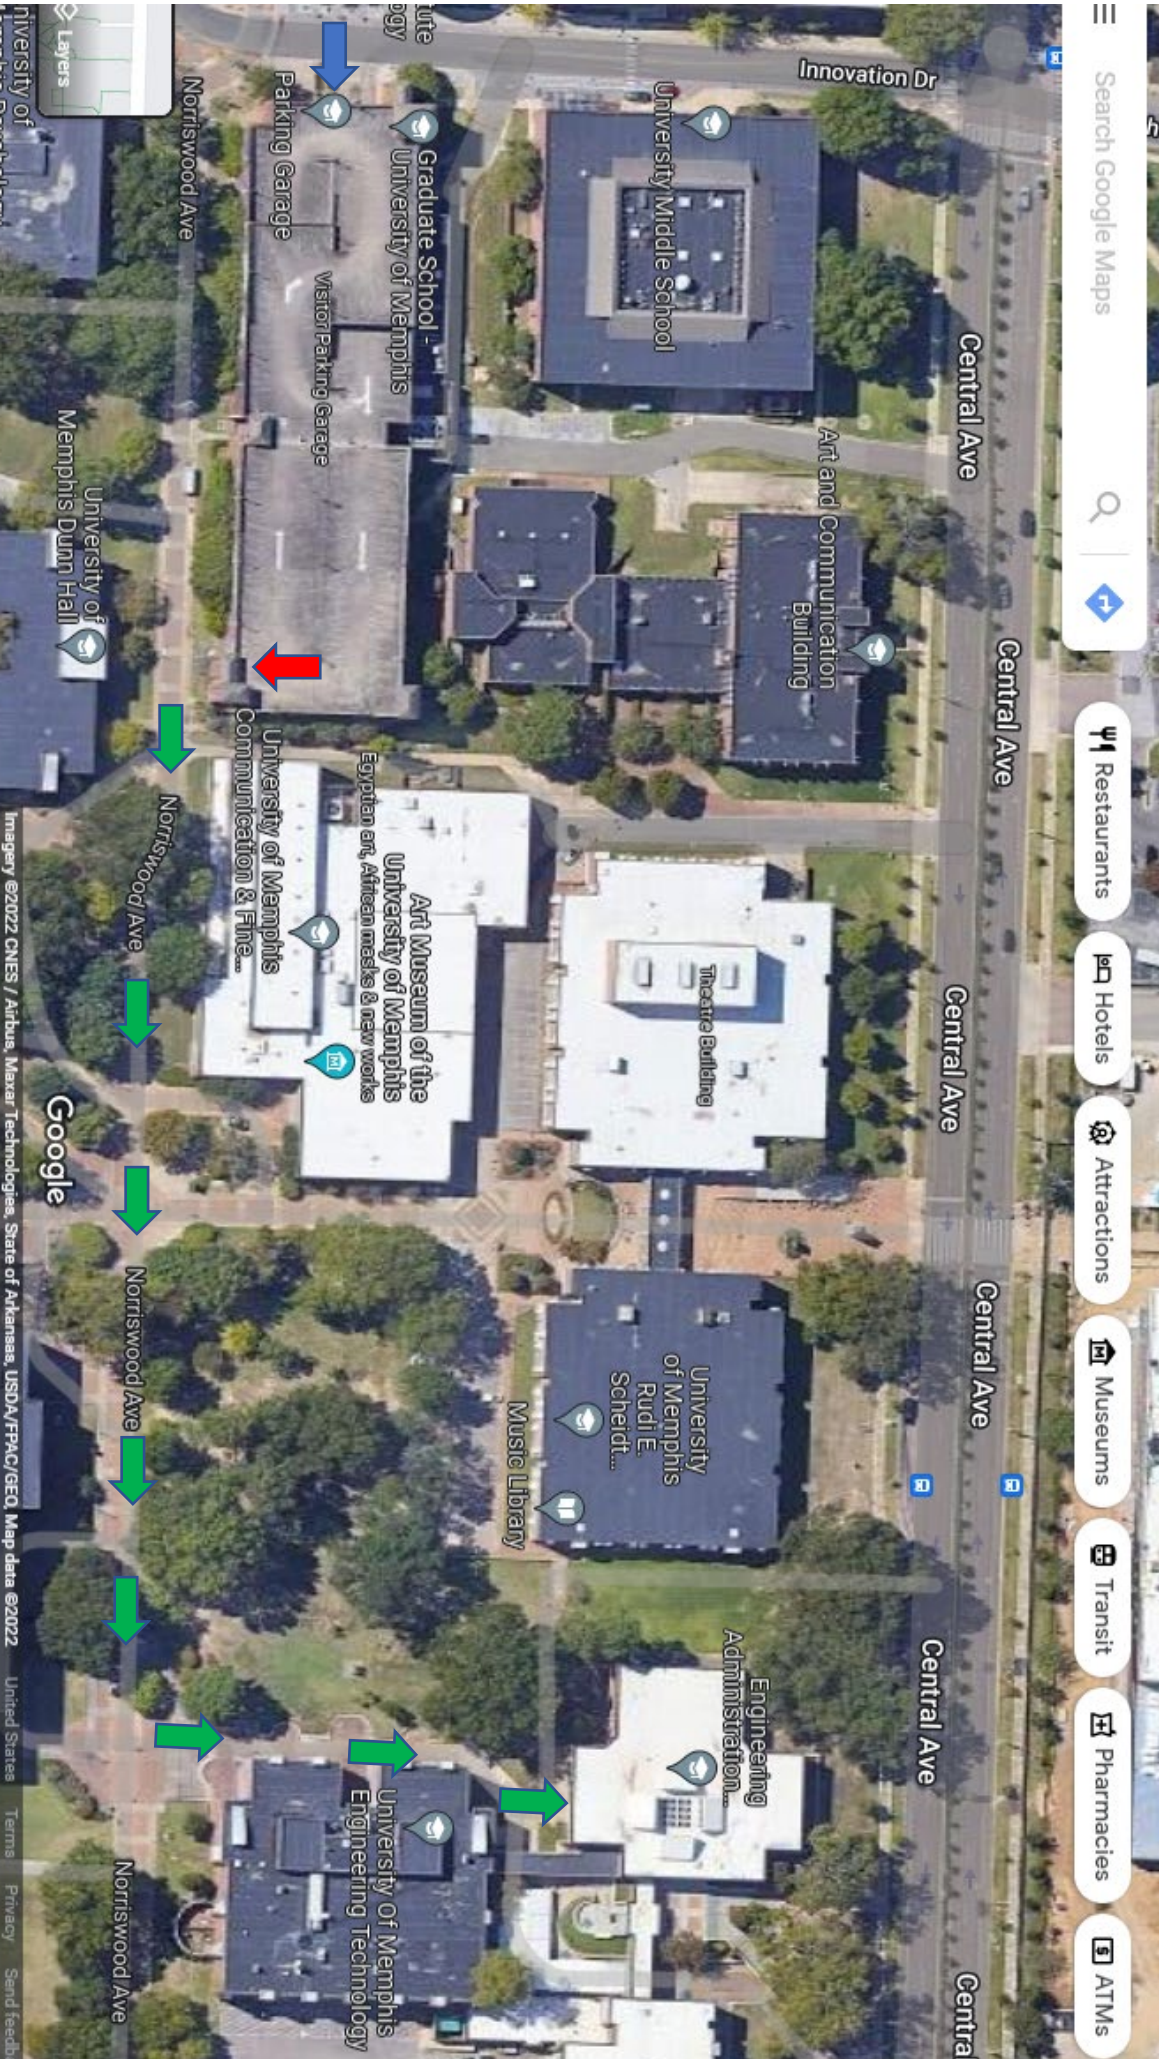

The Herff College of Engineering is located at the corner of Central and Zach Curlin. The parking garage is located off of Innovation Dr at the blue arrow on the map. The directions and map below will help guide you from the Guest Parking Garage to the Herff College of Engineering.

1. Pull into the parking garage and take a ticket from the machine for it to open the gate. We will give you a guest pass when you get here that will pay for the ticket when you leave. You may park anywhere in the garage.
2. Take the single elevator located on the back side of the garage down (South East Corner) to the first floor and walk out onto Norriswood Ave and follow it down to the engineering buildings using the green arrows.
3. The first building you will walk up on is the Engineering Technology building. Walk past this building until you come up to the next building named Engineering Administration, as seen on the map below.
4. Walk inside the double doors on the 1st floor and follow the signs leading you to the stairs or elevator and take them up to the 3rd floor.
5. Turn to your left when you exit the elevator and walk forward until you reach the desk. Take a right. On your left, there will be a set of offices. My office is to the far left, and I will meet you there.