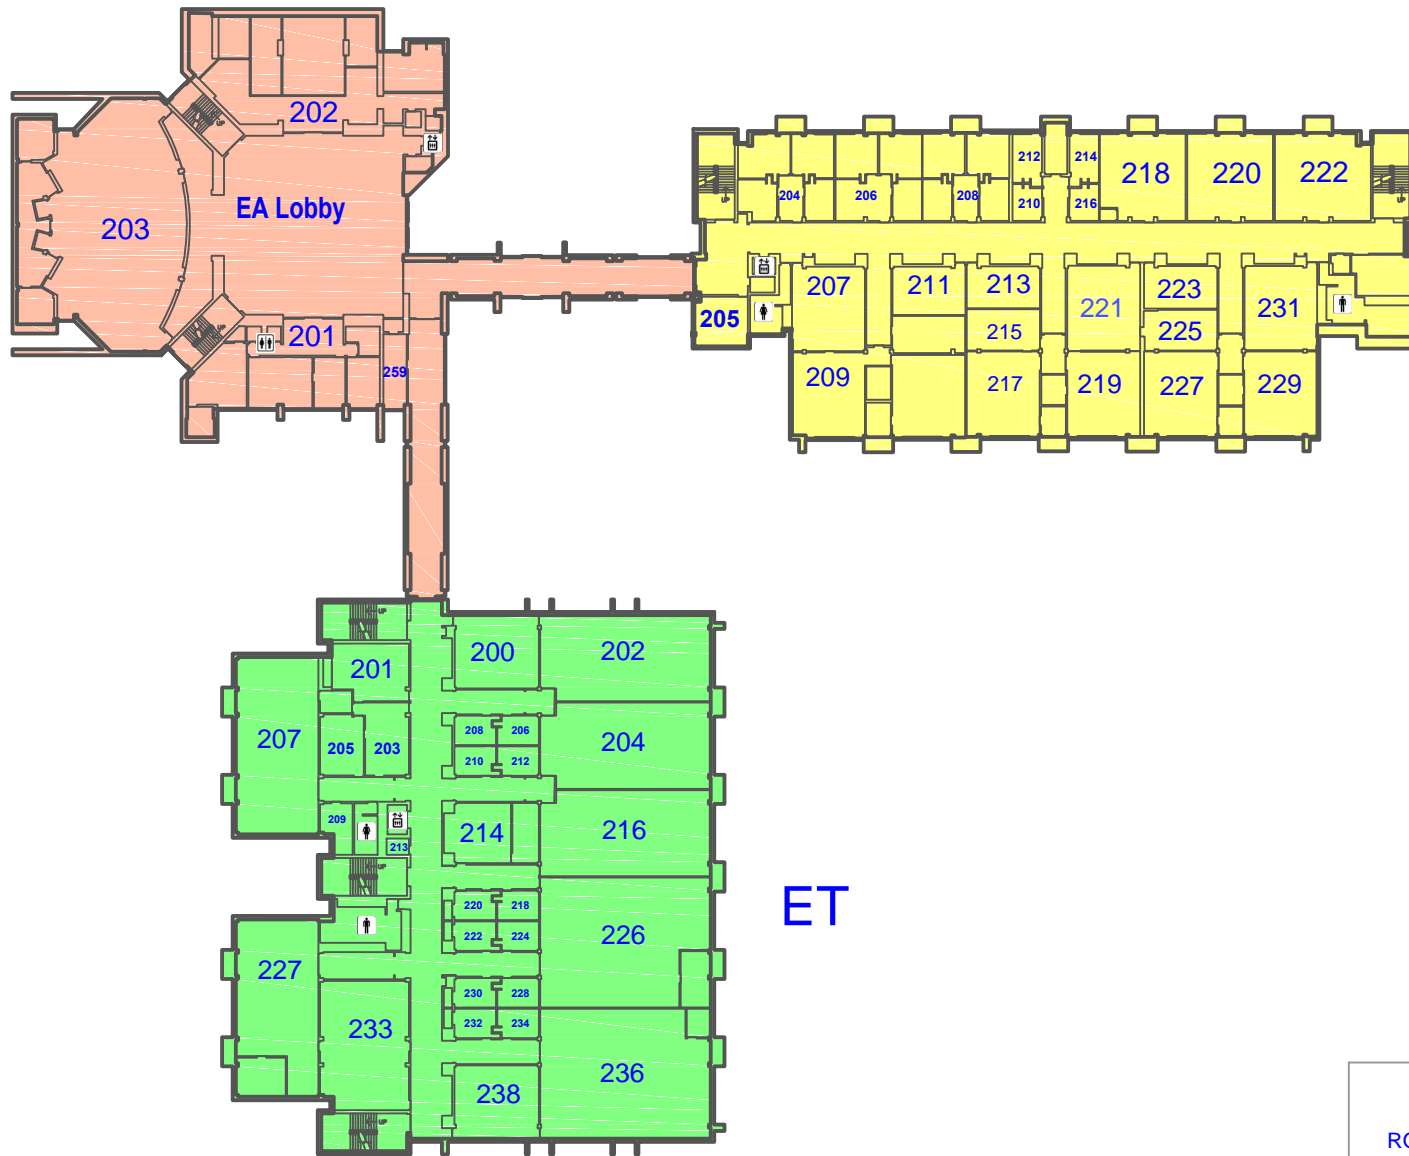

Central Avenue

EA

ES

Zach Curlin

ET

HERFF COLLEGE OF ENGINEERING SECOND FLOOR

LEGEND

ROOM NUMBERS

- ENGINEERING SCIENCE (ES)
- ENGINEERING TECHNOLOGY (ET)
- ENGINEERING ADMINISTRATION (EA)