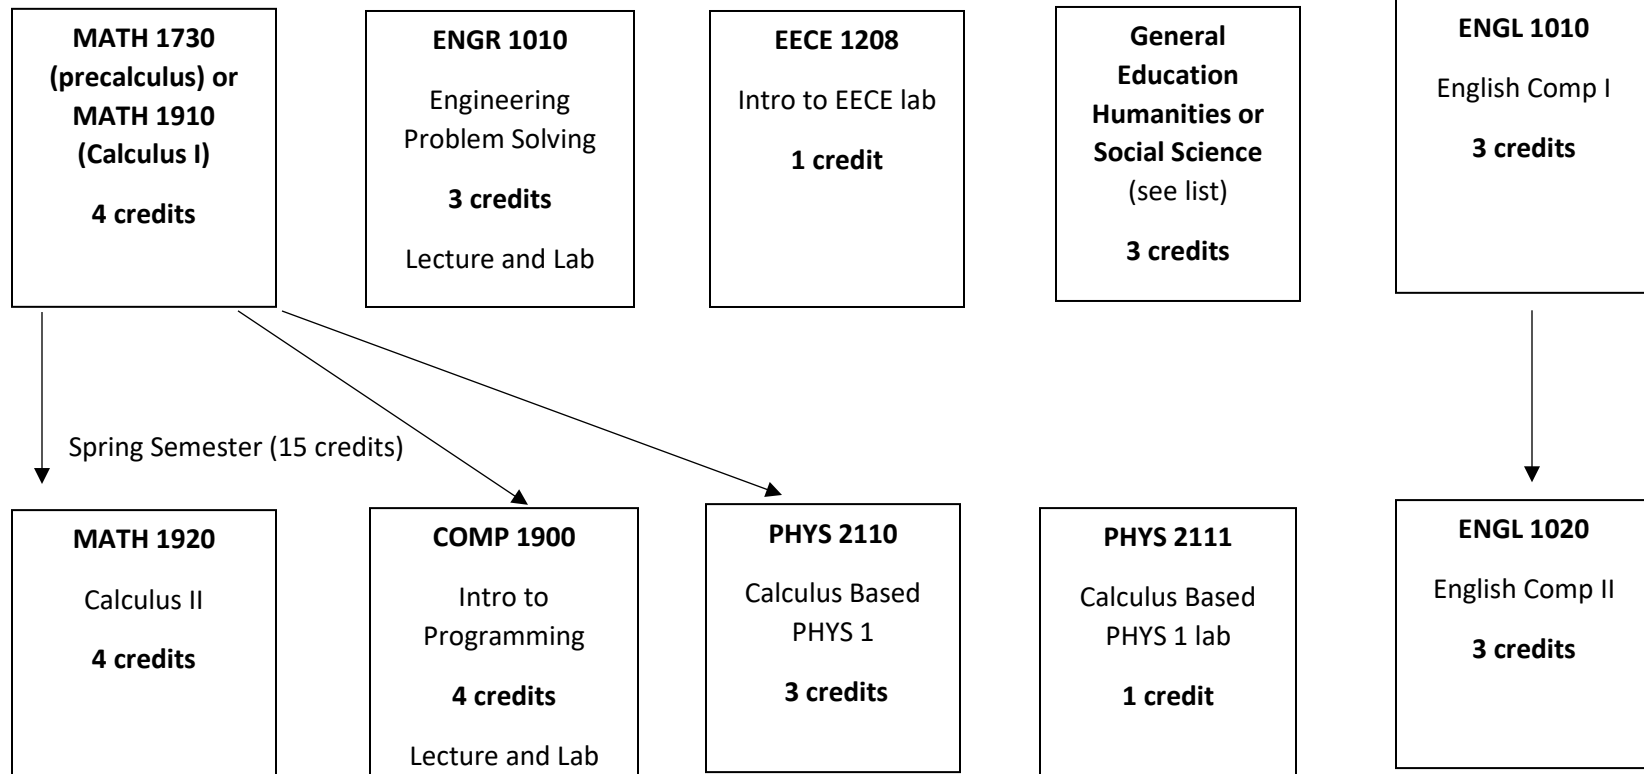

# First Year ELEC/CPEN

Fall Semester (14 credits)

\*\*MATH 1920 has a prerequisite of MATH 1910. COMP 1900 and PHYS 2110 has a corequisite or prerequisite of MATH 1910. Plan may change based off of math placement in first semester.\*\*

# First Year ELEC/CPEN

Fall semester (15 credits) if starting in College Algebra

Spring Semester (14/15 credits)

**\*\*MATH 1730 and ENGR 1010 all have prerequisite course of MATH 1710. EECE 1208 has a corequisite of ENGR 1010.\*\***