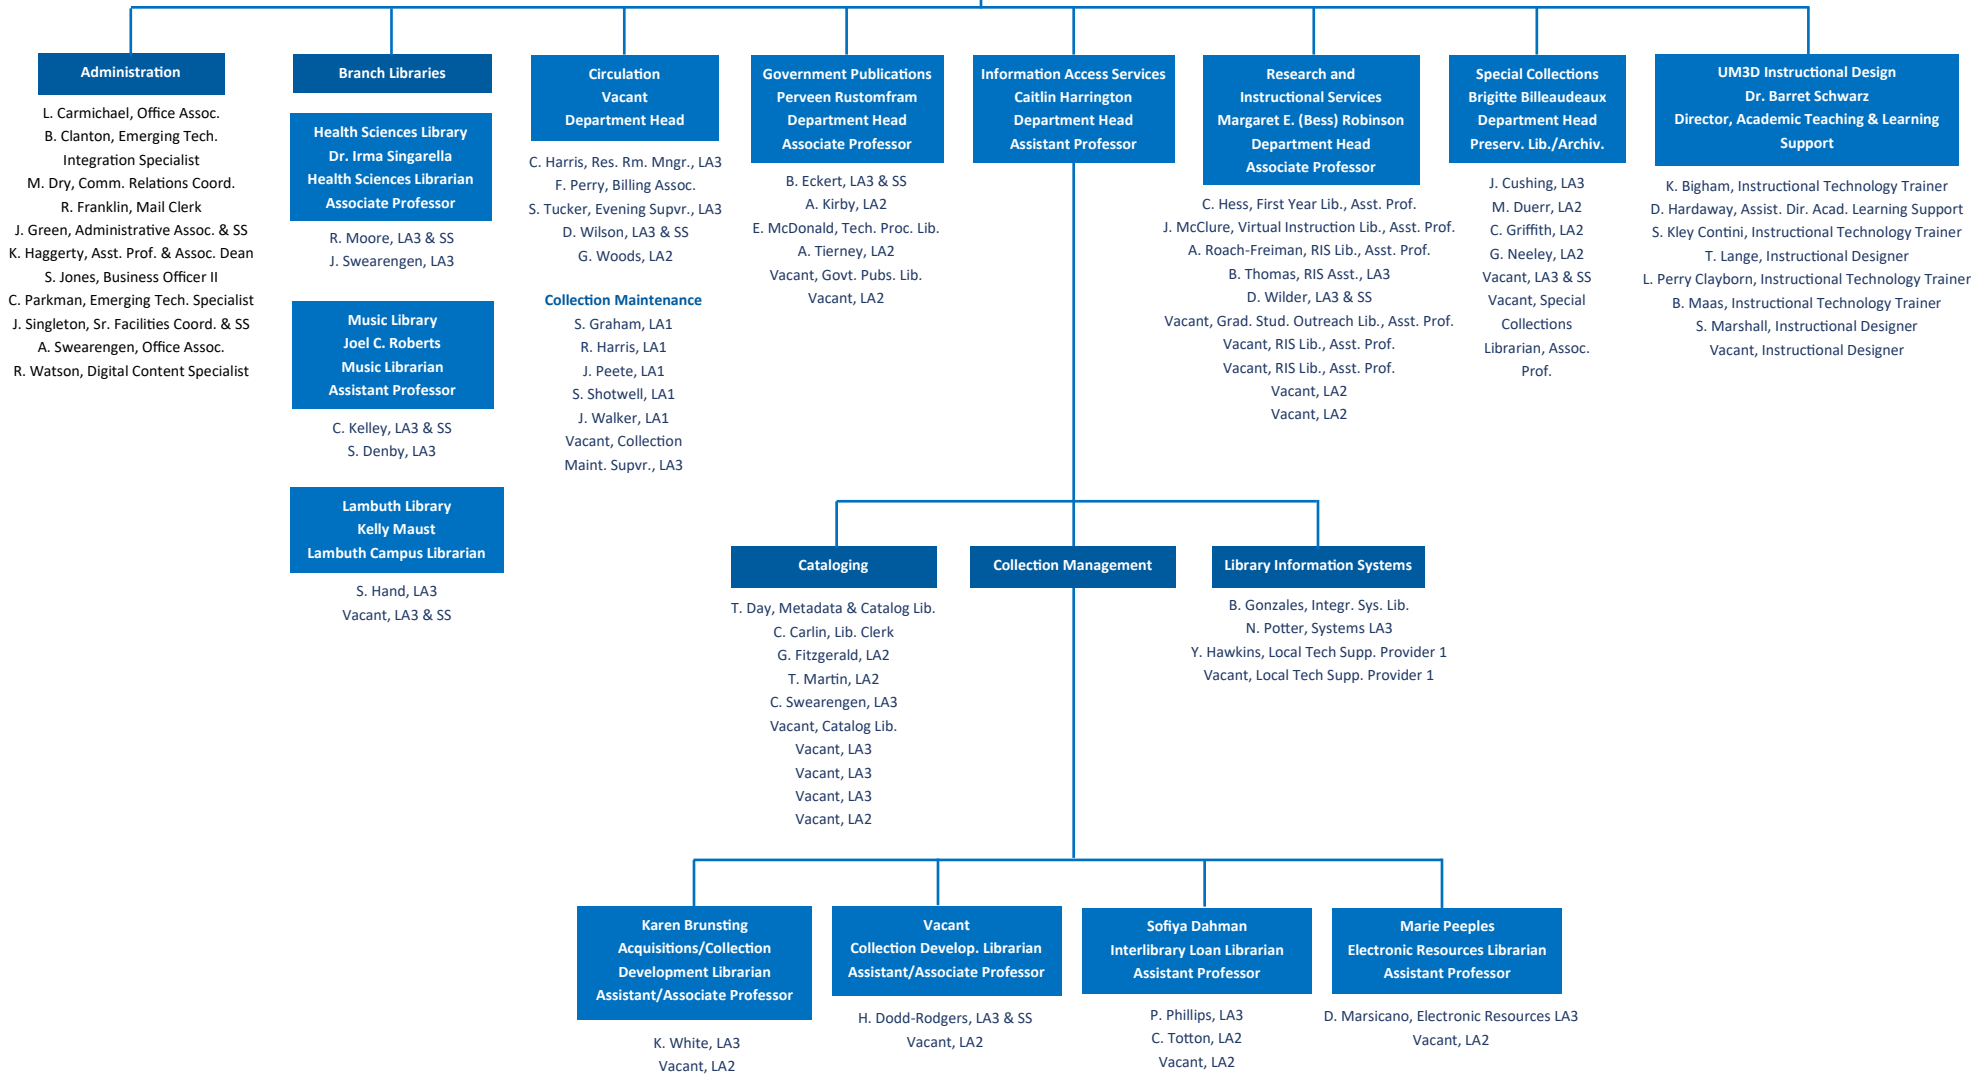

University Libraries Organizational Chart

Advisory Groups

- NAAPA Board
- Faculty Senate Library Policy Committee
- Library Departmental Representatives
- Library Faculty
- Libraries Administrative Council

Dr. Gerald Chaudron
Executive Director & Associate Dean of Libraries
Associate Professor

LA = Library Assistant
SS = Student Supervisor