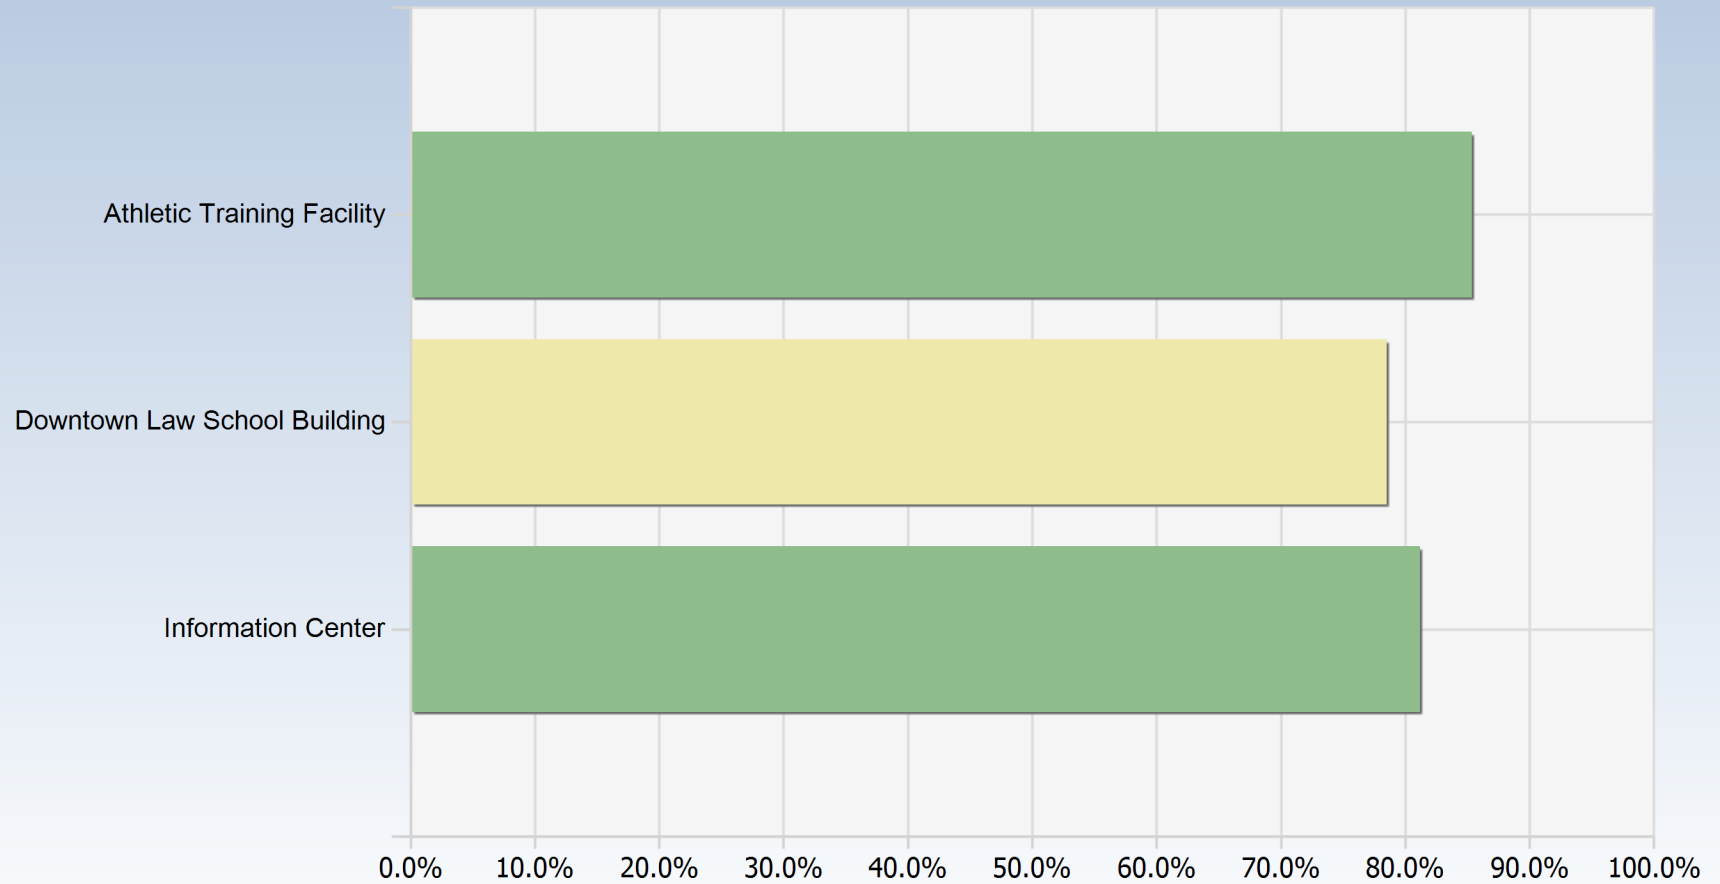

3/1/2023 - 3/31/2023

Quality Average Score by Building

Average Quality Inspection Score

Green = 100% to 80%

Yellow = 79% to 60%

Red = 59% to 0%

University of Memphis

3720 Alumni Ave
Memphis, Tennessee 38152

3/1/2023 - 3/31/2023

Building Name	Inspection Count	Average Grade
Athletic Training Facility	34	85.4%
Downtown Law School Building	27	78.5%
Information Center	2	81.2%
Total	63	82.3%