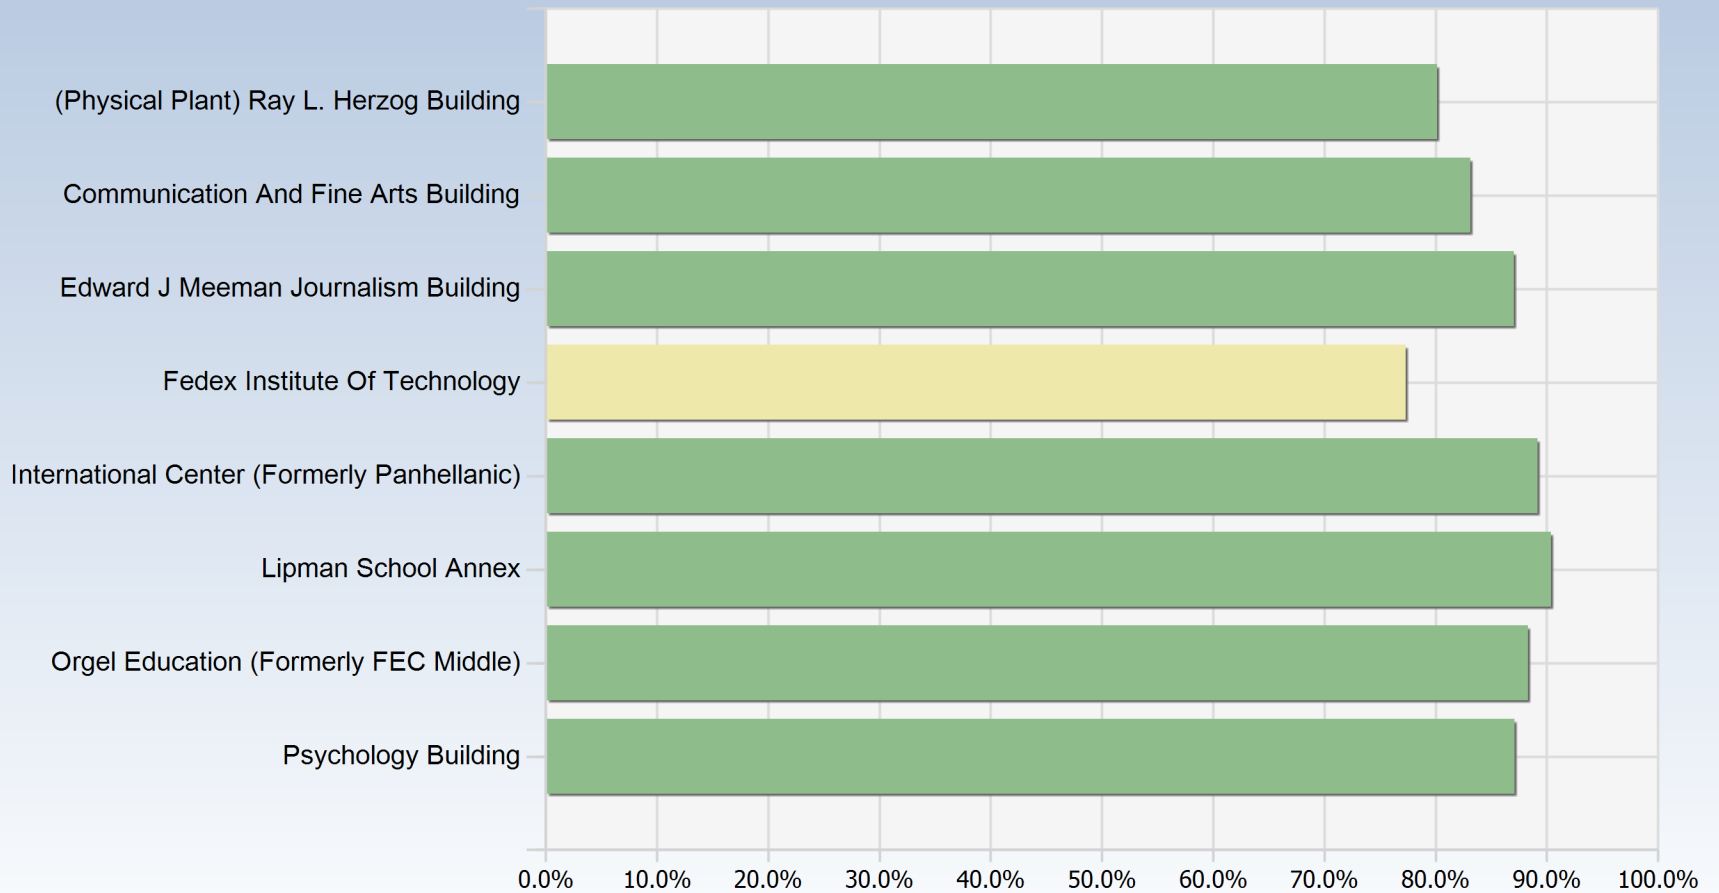

8/1/2023 - 8/31/2023

Quality Average Score by Building

Average Quality Inspection Score

Green = 100% to 80%

Yellow = 79% to 60%

Red = 59% to 0%

University of Memphis

3720 Alumni Ave
Memphis, Tennessee 38152

8/1/2023 - 8/31/2023

Building Name	Inspection Count	Average Grade
(Physical Plant) Ray L. Herzog Building	21	80.1%
Communication And Fine Arts Building	21	83.1%
Edward J Meeman Journalism Building	12	87.1%
Fedex Institute Of Technology	19	77.3%
International Center (Formerly Panhellenic)	4	89.2%
Lipman School Annex	9	90.4%
Orgel Education (Formerly FEC Middle)	39	88.3%
Psychology Building	16	87.1%
Total	141	84.8%