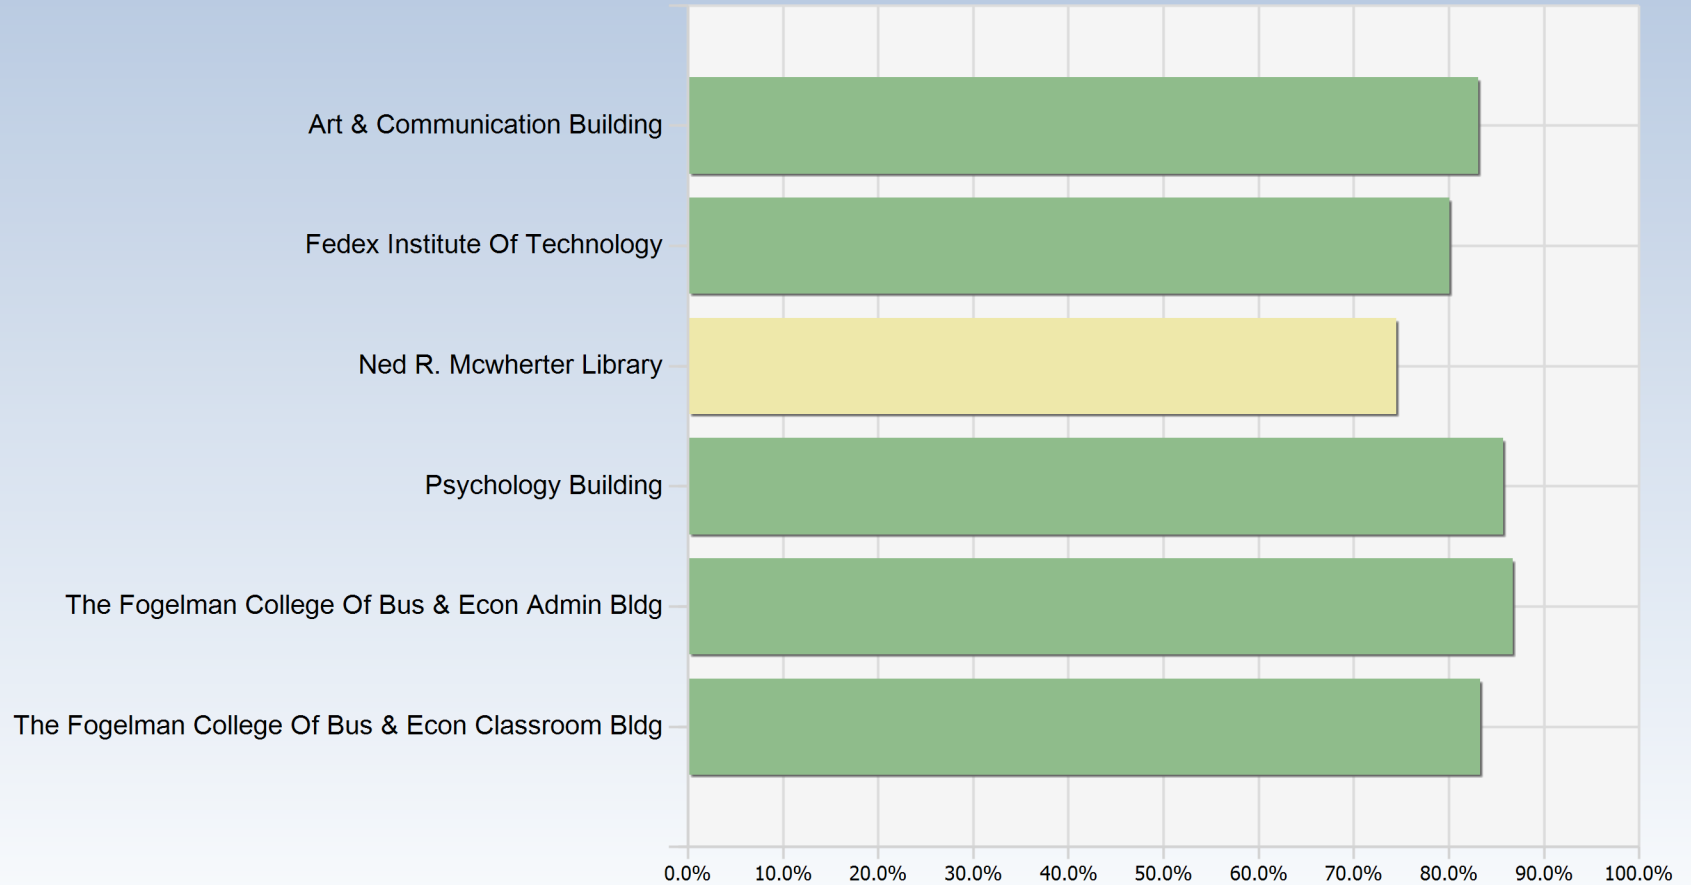

6/1/2023 - 6/30/2023

Quality Average Score by Building

Average Quality Inspection Score

Green = 100% to 80%

Yellow = 79% to 60%

Red = 59% to 0%

University of Memphis

3720 Alumni Ave
Memphis, Tennessee 38152

6/1/2023 - 6/30/2023

Building Name	Inspection Count	Average Grade
Art & Communication Building	31	83.1%
Fedex Institute Of Technology	18	80.1%
Ned R. Mcwherter Library	32	74.5%
Psychology Building	22	85.7%
The Fogelman College Of Bus & Econ Admin Bldg	10	86.8%
The Fogelman College Of Bus & Econ Classroom Bldg	18	83.3%
Total	131	81.3%