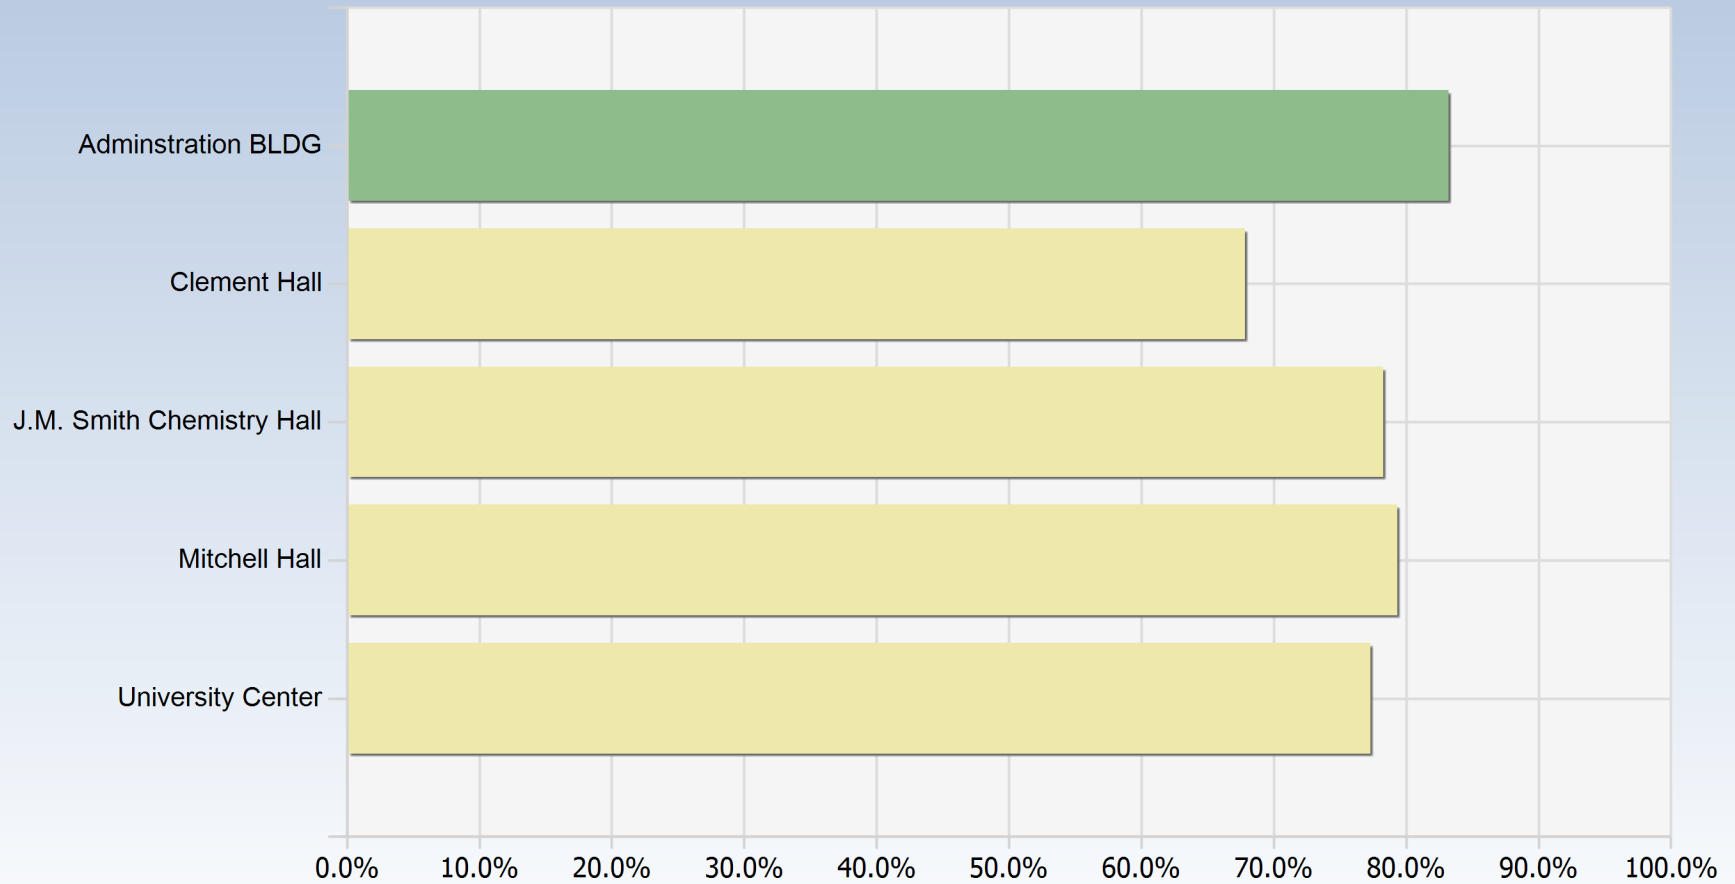

4/1/2023 - 4/30/2023

Quality Average Score by Building

Average Quality Inspection Score

Green = 100% to 80%

Yellow = 79% to 60%

Red = 59% to 0%

University of Memphis

3720 Alumni Ave
Memphis, Tennessee 38152

4/1/2023 - 4/30/2023

Building Name	Inspection Count	Average Grade
Adminstration BLDG	44	83.2%
Clement Hall	43	67.8%
J.M. Smith Chemistry Hall	36	78.3%
Mitchell Hall	41	79.3%
University Center	27	77.3%
Total	191	77.1%