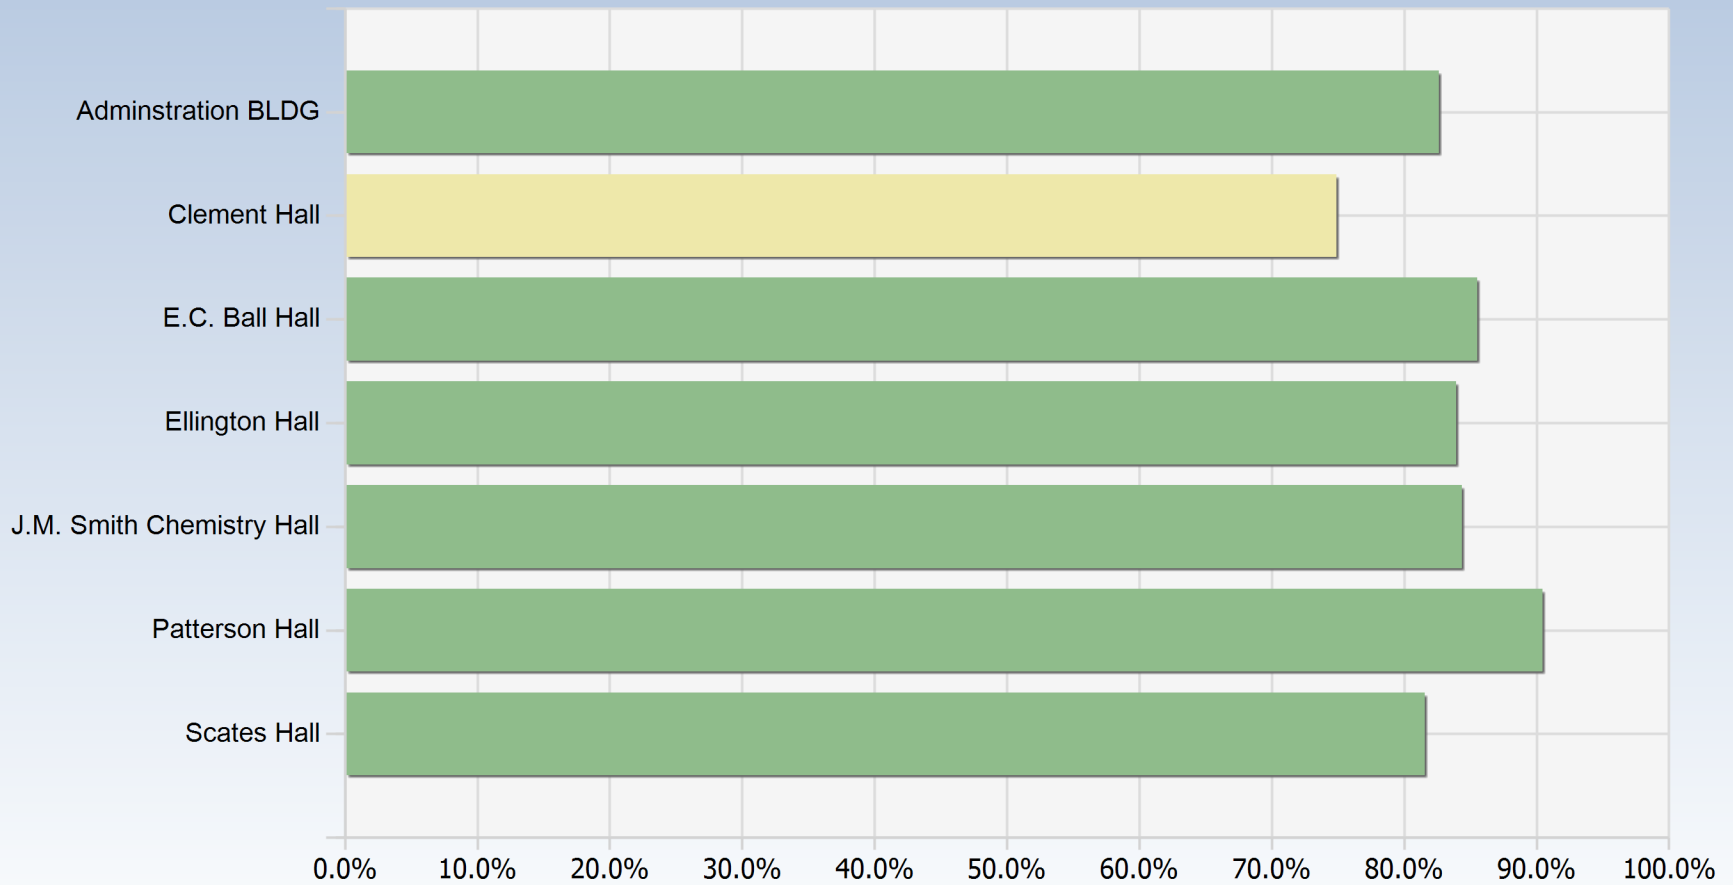

### Quality Average Score by Building

Average Quality Inspection Score

Green = 100% to 80%

Yellow = 79% to 60%

Red = 59% to 0%