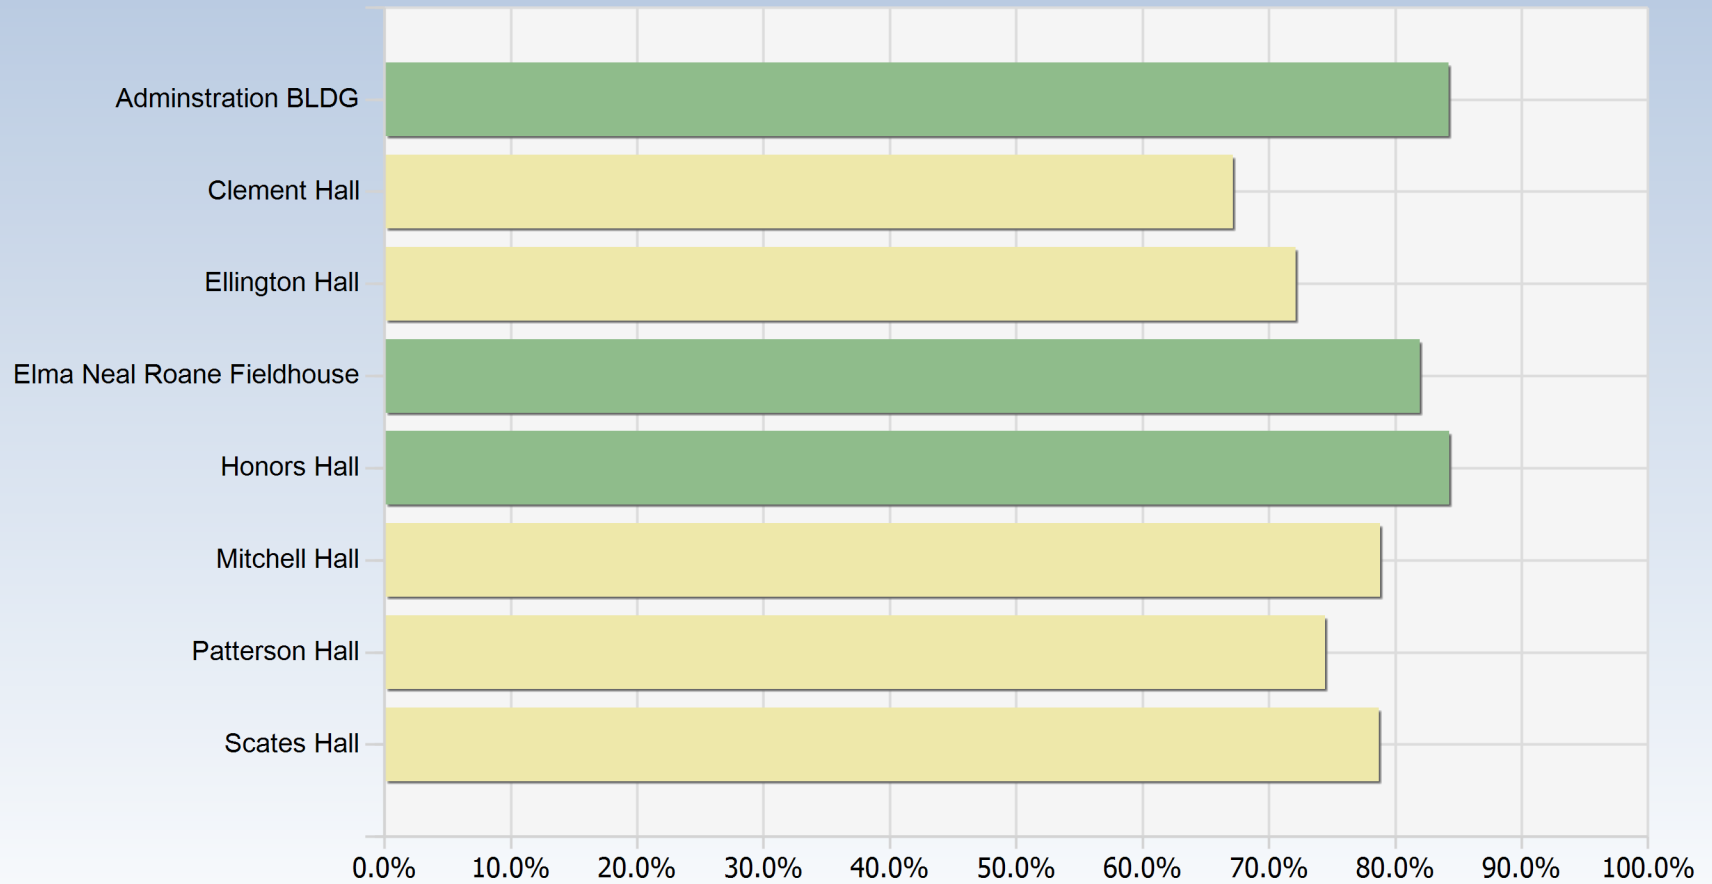

### Quality Average Score by Building

Average Quality Inspection Score

**Green = 100% to 80%**

**Yellow = 79% to 60%**

**Red = 59% to 0%**