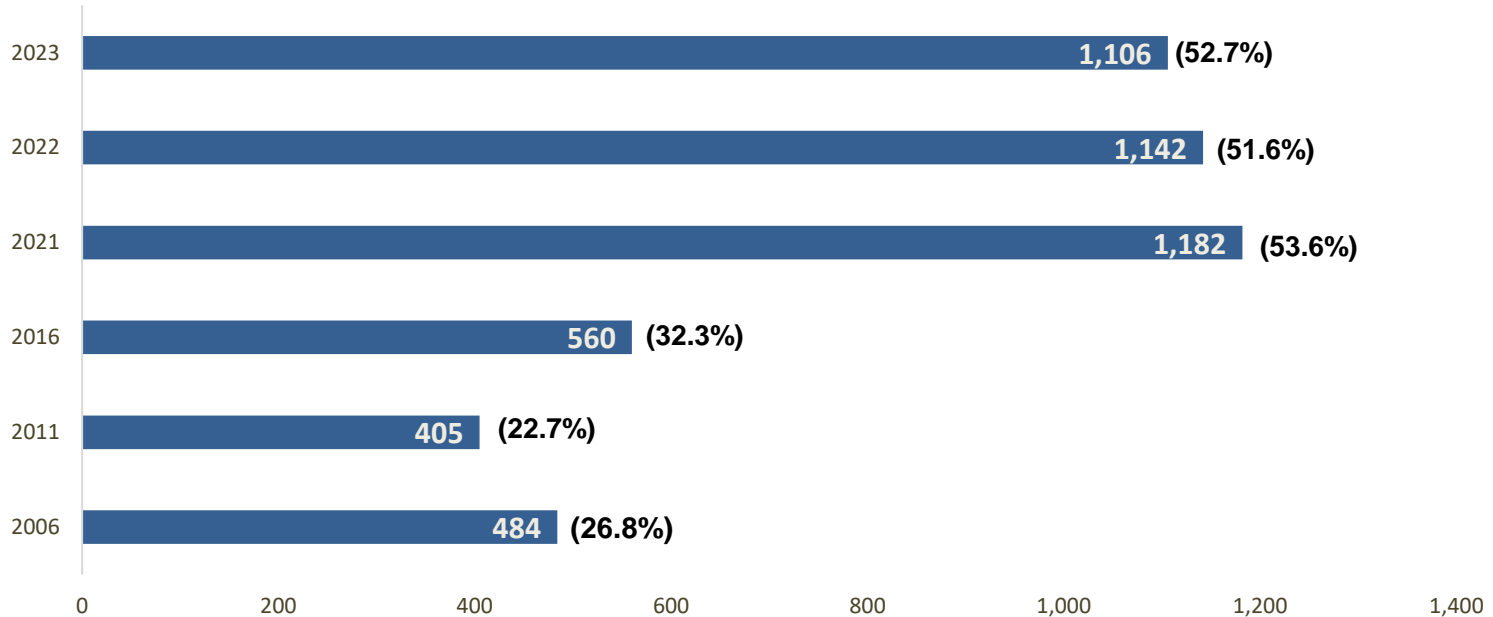

The Number and Percentage of Reported Domestic Violence
Aggravated Assaults Involving Guns in Memphis
January – December 2023
(Incidents Per 100,000 Population and Numbers)¹

¹ Source: Memphis Police Department