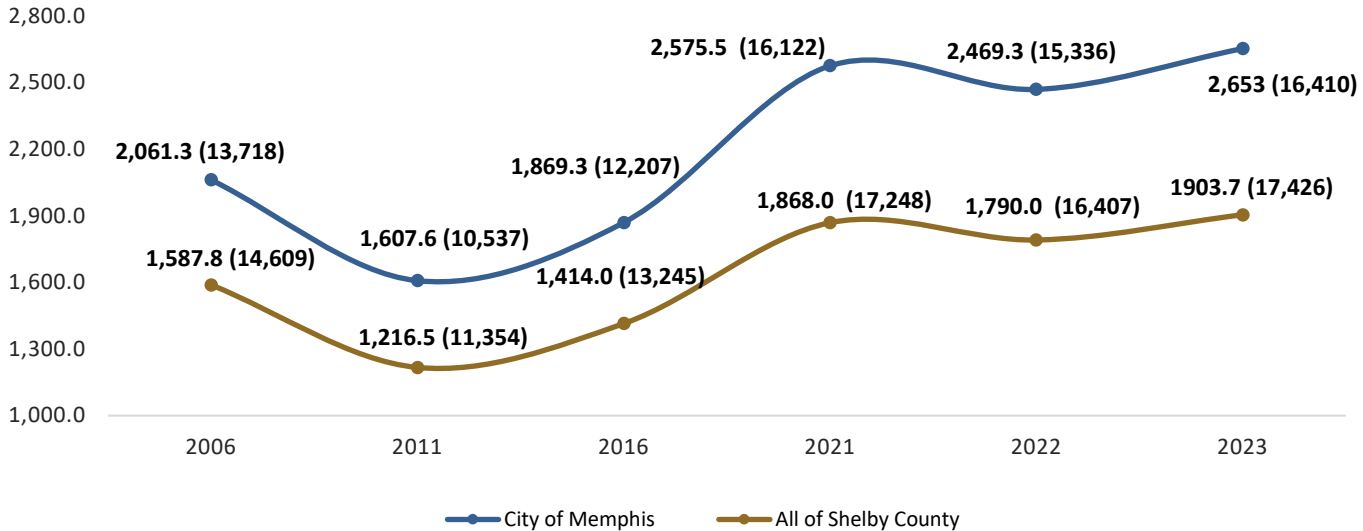

# Reported Major Violent Crime

## January- December 2023

### Rate Per 100,000 Population (and Total Number of Offenses)<sup>1</sup>

▲ 28.7% In 2023 Compared to 2006  
▲ 7.4% In 2023 Compared to 2022

▲ 19.9% In 2023 Compared to 2006  
▲ 6.3% In 2023 Compared to 2022

<sup>1</sup> Includes murders, forcible rapes, robberies, and aggravated assaults. Source: Tennessee Bureau of Investigation (TBI). The 2023 TBI figures are preliminary.