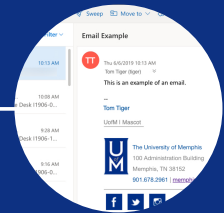

# Using Outlook Online App (OWA)

Log into Outlook OWA  
OWA (Outlook Mail Application)

Access Outlook OWA

Enter Password,  
Click Next, then Log  
in with SSO, and  
authenticate with  
DUO.

Click whether or  
not you want to  
stay logged in