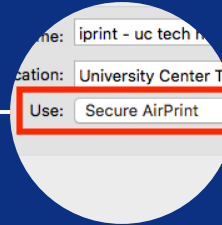

Print Using iPrint

method

mac OS

mobility print supports mac OS yosemite+

connect to
um
wireless

see documentation
on how to connect

select
printer

set use to
secure
airprint