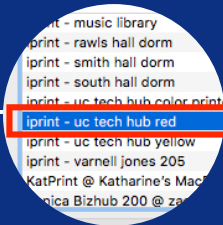

Print Using iPrint

method

mac OS

mobility print supports mac OS yosemite+

connect to
um
wireless

see documentation
on how to connect

select
printer

set use to
secure
airprint