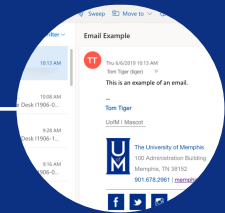

Using Outlook Online App (OWA)

Log into Outlook OWA
OWA (Outlook Mail Application)

Access Outlook OWA

Enter Password,
Click Next, then Log
in with SSO, and
authenticate with
DUO.

Click whether or
not you want to
stay logged in