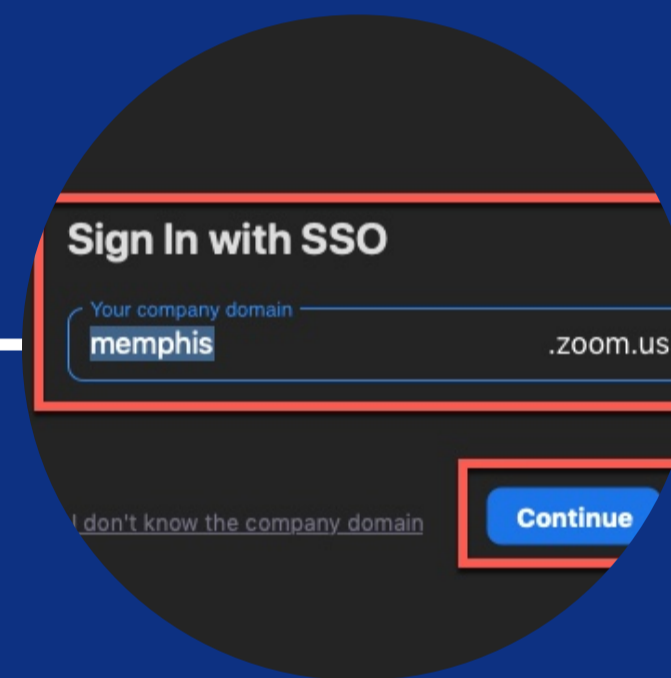

Signing into Zoom with SSO

Signing into Zoom

Enterprise video conferencing with real-time messaging and content sharing.

Launch the Zoom Application

Select Sign in with SSO

type Memphis, then click Continue