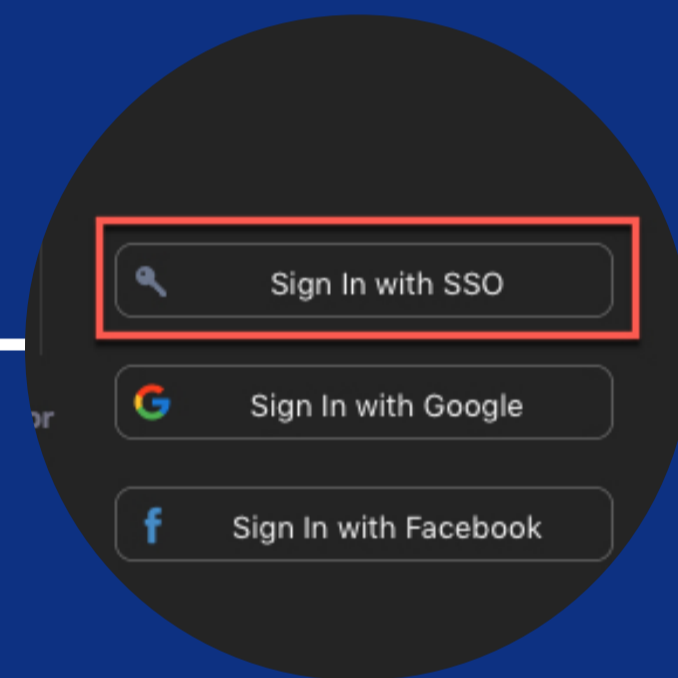

Signing into Zoom with SSO

Signing into Zoom

Enterprise video conferencing with real-time messaging and content sharing.

Launch the Zoom Application

Select Sign in with SSO

type Memphis, then click Continue

Begin using Zoom.

Information
Technology Services