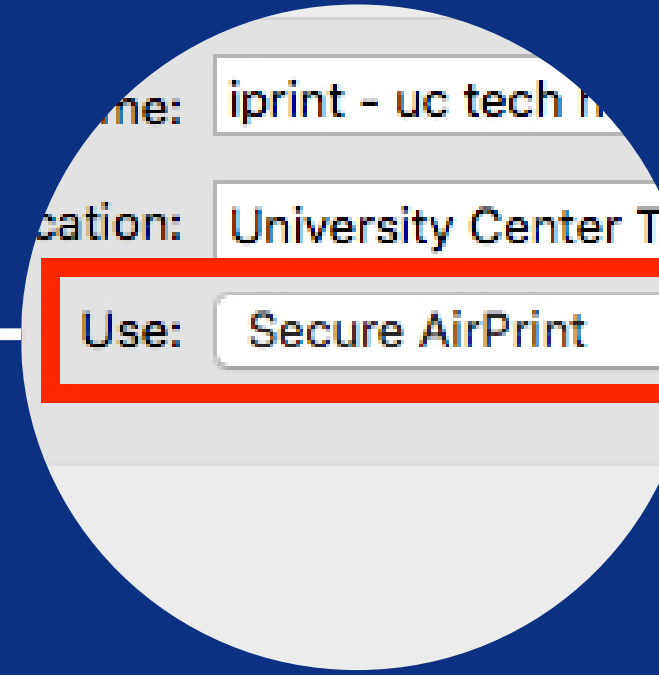

# Print Using iPrint

**method**

**mac OS**

mobility print supports mac OS yosemite+

**connect to um wireless**

see documentation on how to connect

**select printer**

**set use to secure airprint**

**select file, then print**

**authenticate using your uofm credentials**

**pick up your print**

Check account balance • Redeem print card • Add print funds • TAF Lab Locations

[iprint.memphis.edu](http://iprint.memphis.edu)