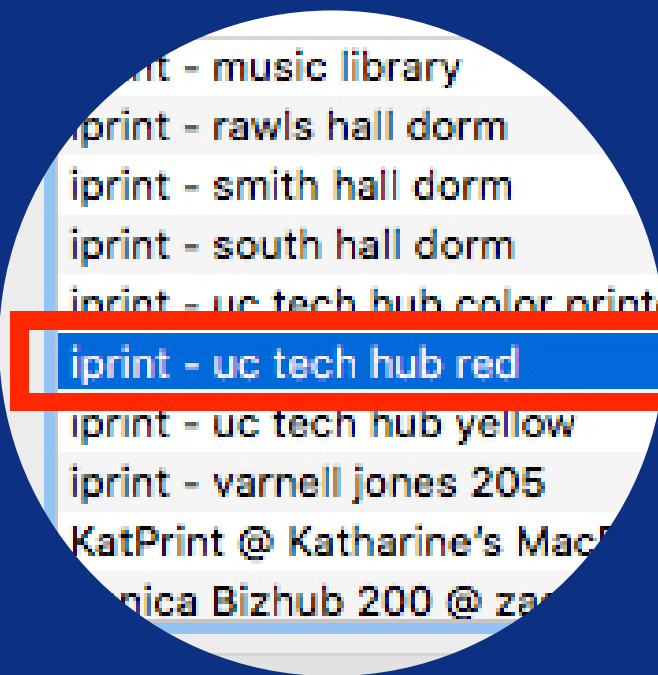

# Print Using iPrint

**method**

**mac OS**

mobility print supports mac OS yosemite+

**connect to um wireless**

see documentation on how to connect

**select printer**

**set use to secure airprint**