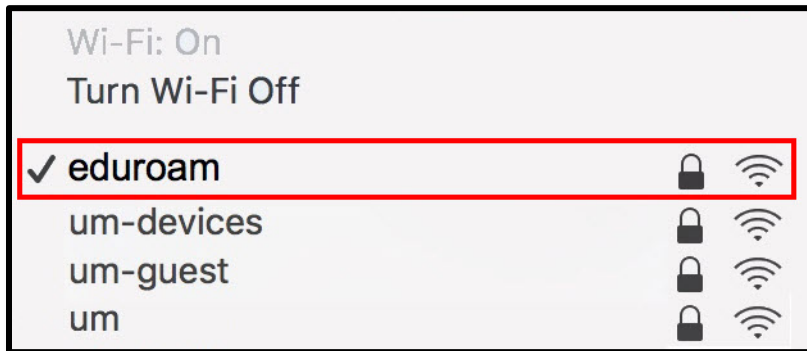

Connecting on a Mac

1. Select **eduroam** wireless from the wireless network menu in the top-right corner of the screen.

2. Enter your **university email** and **password**.

Note: This is NOT the administrative password for your mobile device it is your university email and password.

3. You are now connected to the eduroam wireless network.